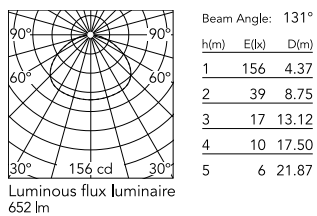

Schematic light drawing

Photometric

Lighting type	Direct
Light distribution	Symmetric

Electrical

Insulation class	II
Frequency (Hz)	50/60
Main voltage (Vac)	220-240
LED voltage Vf (Vdc)	null
Dimmable	Yes
Dimming interface	Dimmer Integrated
Batteries inside	No