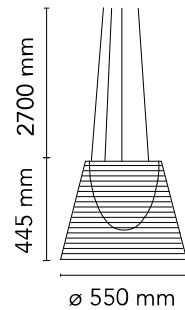

Halogen - 250W

Suspension lamp providing diffused light. PC (polycarbonate) inner diffuser, with opal white finish. Outer diffusers in transparent or fumée PMMA (polymethylmethacrylate), and silver or bronze on the inner surface, by vacuum aluminum coating. Three stainless steel cables, length 4000 mm for suspension of the diffuser assembly. White ceiling rose.

Are you a professional and your project needs consulting and support?

[BOOK AN APPOINTMENT](#)