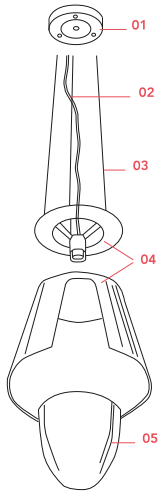

FLOS

F6258000A Transparent

KTribe Suspension 3

Designed by Philippe Starck, 2005

Halogen - 250W

Suspension lamp providing diffused light. PC (polycarbonate) inner diffuser, with opal white finish. Outer diffusers in transparent or fumée PMMA (polymethylmethacrylate), and silver or bronze on the inner surface, by vacuum aluminum coating. Three stainless steel cables, length 4000 mm for suspension of the diffuser assembly. White ceiling rose.

Physical

Colour	Transparent
Cord length (mm)	2700
Net weight (kg)	4.45
Package height (mm)	595
Package width (mm)	645
Package length (mm)	635
Package volume (m3)	0.24
IP internal	20

Download

[Mounting instructions](#) PDF

Bulbs

NOT INCLUDED

RF26998

LED 21W E27 2450lm 3000K
DIMMER

NOT INCLUDED

RF30429

LED Opal Lamp E27 21W 2700K
A65 Dimmable

Spare Parts