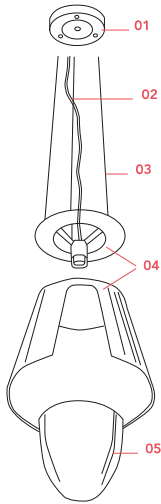

FLOS

F6258030 Fumée

KTribe Suspension 3

Designed by Philippe Starck, 2005

Halogen - 250W

Suspension lamp providing diffused light. PC (polycarbonate) inner diffuser, with opal white finish. Outer diffusers in transparent or fumée PMMA (polymethylmethacrylate), and silver or bronze on the inner surface, by vacuum aluminum coating. Three stainless steel cables, length 4000 mm for suspension of the diffuser assembly. White ceiling rose.

Physical

Colour	Fumée
Cord length (mm)	2700
Net weight (kg)	4.45
Package height (mm)	595
Package width (mm)	645
Package length (mm)	635
Package volume (m3)	0.24
IP internal	20

Download

[Mounting instructions](#) PDF

[Spare Parts](#) PDF

Photometric Files

[LDT / IES](#) LDT

Technical Drawings

[2D](#) ZIP

[3D](#) ZIP

Schematic light drawing

Beam Angle: 93°

Bulbs

NOT INCLUDED

RF26998

LED 21W E27 2450lm 3000K
DIMMER

NOT INCLUDED

RF30429

LED Opal Lamp E27 21W 2700K
A65 Dimmable

Spare Parts