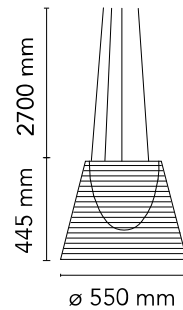

Are you a professional and your project needs consulting and support?

[BOOK AN APPOINTMENT](#)

Main specifications

EAN	8059607021514
Mounting	Suspension
Environments	Indoor dry location
Light Source Type	Bulb
Lamp category	Halogen
Lamp holders	E27
Ilcos	HSGS
Number of heads	1
Power (W)	250

Physical

Colour	Fumée
Cord length (mm)	2700
Net weight (kg)	4.45
Package height (mm)	595
Package width (mm)	645
Package length (mm)	635
Package volume (m3)	0.24
IP internal	20

Download

[Mounting instructions](#) PDF

[Spare Parts](#) PDF

Photometric Files

[LDT / IES](#) LDT

Technical Drawings

[2D](#) ZIP

[3D](#) ZIP

Schematic light drawing

Beam Angle: 93°