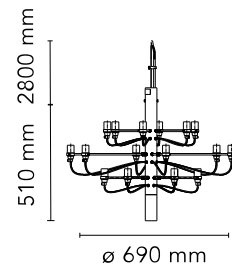

### Physical

Colour	Chrome
Cord length (mm)	2800
Net weight (kg)	3.27
Package volume (m3)	0.02
IP internal	20