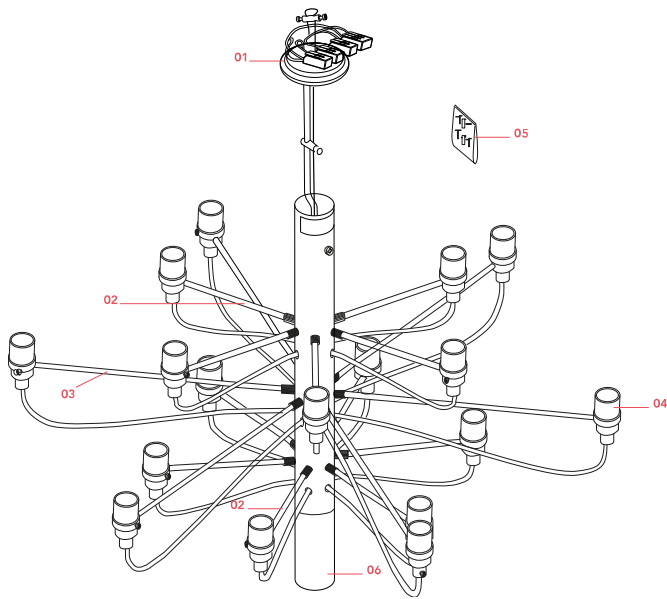

### Physical

Colour	Chrome
Cord length (mm)	2800
Net weight (kg)	3.27
Package volume (m3)	0.02
IP internal	20

## Spare Parts

- |     |                          |           |
|-----|--------------------------|-----------|
| 01. | Ceiling rose             | RL7060800 |
| 02. | Chrome short arm (200mm) | RL7060457 |
| 04. | 2097 E14 lamp holder     | RL7050100 |
| 05. | Chrome screw kit         | RL7050757 |
| 06. | Chrome lower cap         | RL7050900 |