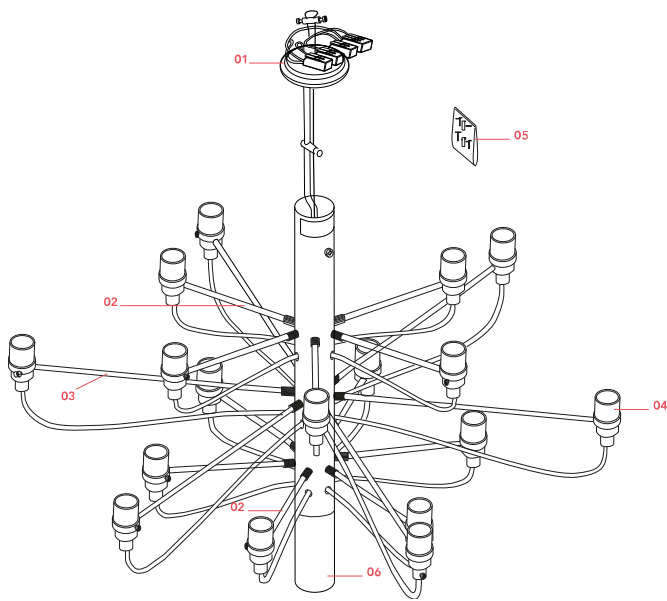

### Physical

Colour	Chrome
Cord length (mm)	2800
Net weight (kg)	3.27
Package volume (m3)	0.02
IP internal	20

## Spare Parts

- |     |                          |           |
|-----|--------------------------|-----------|
| 01. | Ceiling rose             | RL7060800 |
| 02. | Chrome short arm (200mm) | RL7060457 |
| 04. | 2097 E14 lamp holder     | RL7050100 |
| 05. | Chrome screw kit         | RL7050757 |
| 06. | Chrome lower cap         | RL7050900 |