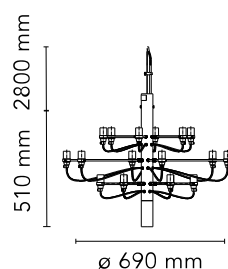

### Physical

Colour	Chrome
Cord length (mm)	2800
Net weight (kg)	3.27
Package volume (m3)	0.02
IP internal	20