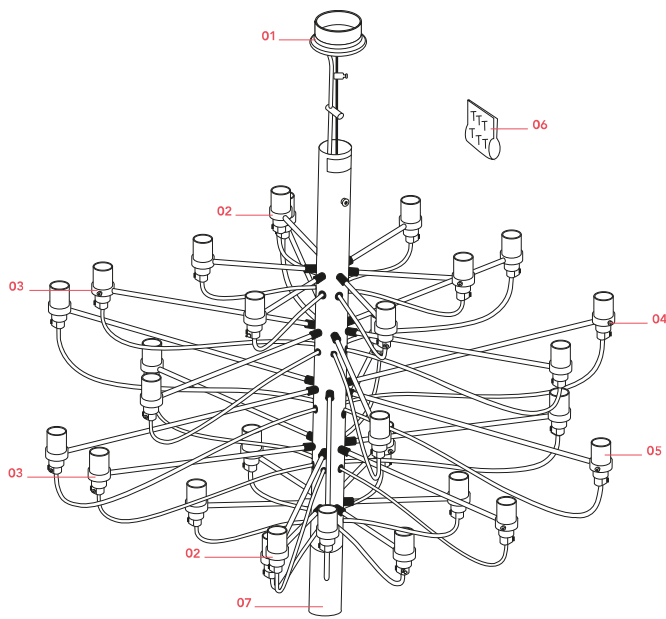

Physical

Colour	Chrome
Cord length (mm)	2800
Net weight (kg)	5.6
Package volume (m3)	0.02
IP internal	20

Download

[Mounting instructions](#) PDF

[Spare Parts](#) PDF

Photometric Files

[LDT / IES](#) LDT

Technical Drawings

RF28987

LED Frosted Mini Lamp E14 2,7W
2700K Dimmable (set 32pcs)

NOT INCLUDED

RF28988

LED Clear Mini Lamp E14 2W
2200K Dimmable (Set 32pcs)

Spare Parts

- | | | |
|-----|---------------------------|-----------|
| 01. | Ceiling rose | RL7060800 |
| 02. | Chrome short arm (180mm) | RL7050457 |
| 03. | Chrome medium arm (330mm) | RL7050557 |
| 04. | Chrome long arm (430mm) | RL7050657 |
| 05. | 2097 E14 lamp holder | RL7050100 |
| 06. | Chrome screw kit | RL7050757 |
| 07. | Chrome lower cap | RL7050900 |

DOWNLOAD

RL7060800

Ceiling rose

RL7050457

Chrome short arm (180mm)

RL7050557

Chrome medium arm (330mm)

RL7050657

Chrome long arm (430mm)

RL7050100

2097 E14 lamp holder

RL7050757

Chrome screw kit

RL7050900

Chrome lower cap