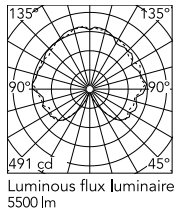

Schematic light drawing

Photometric

Lighting type	Total
Light distribution	Asymmetric

Electrical

Insulation class	I
Frequency (Hz)	50/60
Main voltage (Vac)	220-250
LED voltage Vf (Vdc)	null
Dimmable	Yes
Dimming interface	Remote Dimmable (Dimmer Not Included)
Batteries inside	No
Charging min time	No