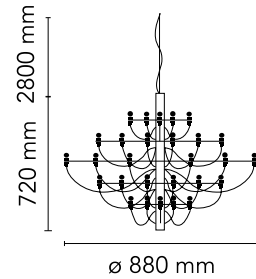

FLOS

A1401057 Chrome

2097/30 (frosted bulbs)

Designed by Gino Sarfatti, 1958

LED retrofit - 30 x 15W

Suspension lamp providing diffused light. Steel central structure with brass arms, both available either chromium-plated or golded. Steel ceiling fitting and rose.

Are you a professional and your project needs consulting and support?

[BOOK AN APPOINTMENT](#)

Main specifications

EAN	8059607000014
Mounting	Suspension
Environments	Indoor dry location
Light Source Type	Bulb
Lamp category	LED retrofit
Lamp holders	E14
Ilcos	IBS/F
Number of heads	30
Power (W)	15

Physical

Colour	Chrome
Cord length (mm)	2800
Net weight (kg)	5.6
Package volume (m3)	0.02
IP internal	20

Download

[Mounting instructions](#) PDF

[Spare Parts](#) PDF

Photometric Files

[LDT / IES](#) LDT

Technical Drawings