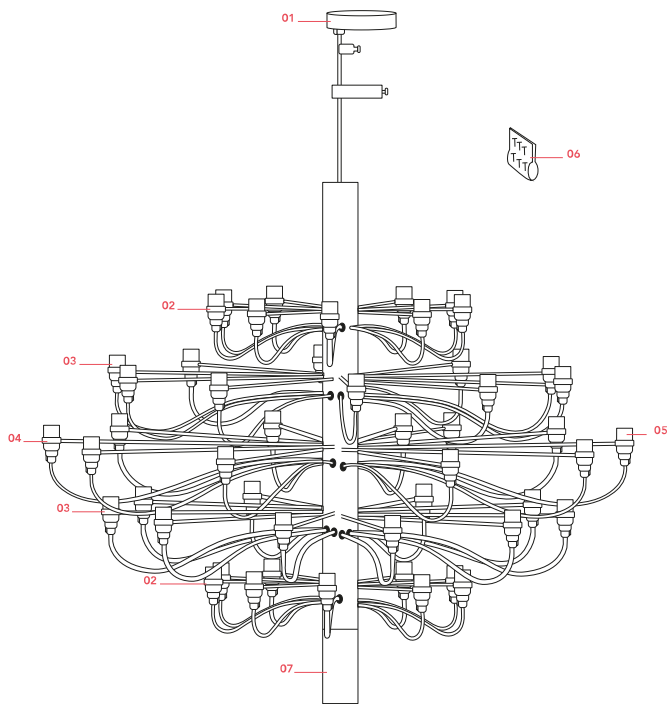

Physical

Colour	Chrome
Cord length (mm)	2800
Net weight (kg)	10.03
Package volume (m3)	0.04
IP internal	20

Download

[Mounting instructions](#) PDF

[Spare Parts](#) PDF

Photometric Files

[LDT / IES](#) LDT

Technical Drawings

RF28889

LED Frosted Mini Lamp E14 2,7W
2700K Dimmable (Set 20pcs)

INCLUDED

RF28890

LED Clear Mini Lamp E14 2W
2200K Dimmable (Set 20pcs)

NOT INCLUDED

RF28987

LED Frosted Mini Lamp E14 2,7W
2700K Dimmable (set 32pcs)

INCLUDED

RF28988

LED Clear Mini Lamp E14 2W
2200K Dimmable (Set 32pcs)

Spare Parts

01.	Ceiling rose	RL7060700
02.	Chrome short arm (200mm)	RL7060457
03.	Chrome medium arm (375mm)	RL7060557
04.	Chrome long arm (475mm)	RL7060657
05.	2097 E14 lamp holder	RL7050100
06.	Chrome screw kit	RL7050757
07.	Chrome lower cap	RL7060157

Chrome long arm (475mm)

RL7050100

2097 E14 lamp holder

RL7050757

Chrome screw kit

RL7060157

Chrome lower cap