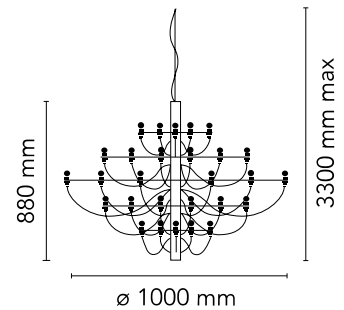

FLOS

A1502057 Chrome

2097/50 (clear bulbs)

Designed by Gino Sarfatti, 1958

LED retrofit - 50 x 15W

Suspension lamp providing diffused light. Steel central structure with brass arms, both available either chromium-plated, black or golded. Steel ceiling fitting and rose.

Are you a professional and your project needs consulting and support?

[BOOK AN APPOINTMENT](#)

Main specifications

EAN	8059607000496
Mounting	Suspension
Environments	Indoor dry location
Light Source Type	Bulb
Lamp category	LED retrofit
Lamp holders	E14
Ilcos	IBS/F
Number of heads	50
Power (W)	15

Physical

Colour	Chrome
Cord length (mm)	2800
Net weight (kg)	10.03
Package volume (m3)	0.04
IP internal	20

Download

[Mounting instructions](#) PDF

[Spare Parts](#) PDF

Photometric Files

[LDT / IES](#) LDT

Technical Drawings