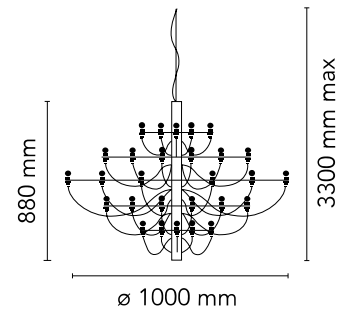

FLOS

A1501057 Chrome

2097/50 (frosted bulbs)

Designed by Gino Sarfatti, 1958

LED retrofit - 50 x 15W

Suspension lamp providing diffused light. Steel central structure with brass arms, both available either chromium-plated, black or golded. Steel ceiling fitting and rose.

Are you a professional and your project needs consulting and support?

[BOOK AN APPOINTMENT](#)

Main specifications

EAN	8059607000465
Mounting	Suspension
Environments	Indoor dry location
Light Source Type	Bulb
Lamp category	LED retrofit
Lamp holders	E14
Ilcos	IBS/F
Number of heads	50
Power (W)	15

Physical

Colour	Chrome
Cord length (mm)	2800
Net weight (kg)	10.03
Package volume (m3)	0.04
IP internal	20

Download

[Mounting instructions](#)  PDF

[Spare Parts](#)  PDF

Photometric Files

[LDT / IES](#)  LDT