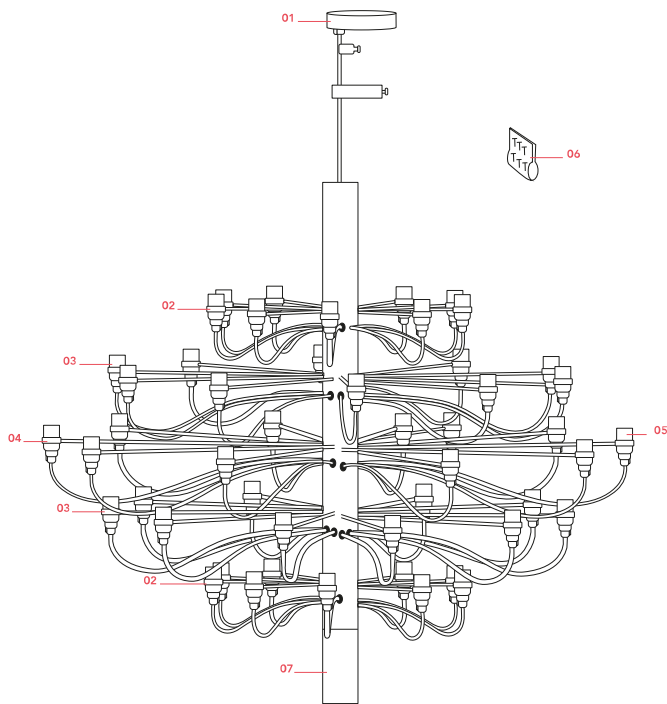

Physical

Colour	Chrome
Cord length (mm)	2800
Net weight (kg)	10.03
Package volume (m3)	0.04
IP internal	20

Download

[Mounting instructions](#)  PDF

[Spare Parts](#)  PDF

Photometric Files

[LDT / IES](#)  LDT

RF28889

LED Frosted Mini Lamp E14 2,7W
2700K Dimmable (Set 20pcs)

NOT INCLUDED

RF28890

LED Clear Mini Lamp E14 2W
2200K Dimmable (Set 20pcs)

INCLUDED

RF28987

LED Frosted Mini Lamp E14 2,7W
2700K Dimmable (set 32pcs)

NOT INCLUDED

RF28988

LED Clear Mini Lamp E14 2W
2200K Dimmable (Set 32pcs)

Spare Parts

01.	Ceiling rose	RL7060700
02.	Chrome short arm (200mm)	RL7060457
03.	Chrome medium arm (375mm)	RL7060557
04.	Chrome long arm (475mm)	RL7060657
05.	2097 E14 lamp holder	RL7050100
06.	Chrome screw kit	RL7050757
07.	Chrome lower cap	RL7060157

Chrome long arm (475mm)

RL7050100

2097 E14 lamp holder

RL7050757

Chrome screw kit

RL7060157

Chrome lower cap