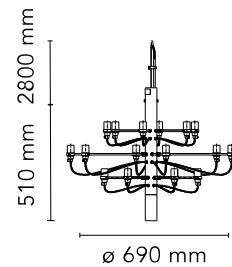

Are you a professional and your project needs consulting and support?

[BOOK AN APPOINTMENT](#)

Main specifications

EAN	8059607000410
Mounting	Suspension
Environments	Indoor dry location
Light Source Type	Bulb
Lamp category	LED retrofit
Lamp holders	E14
Ilcos	IBS/F
Number of heads	18
Power (W)	15

Physical

Colour	Brass
Cord length (mm)	2800
Net weight (kg)	3.27
Package volume (m3)	0.02
IP internal	20

Download

- [Mounting instructions](#)  PDF
- [Spare Parts](#)  PDF

Photometric

Lighting type	Total
Light distribution	Asymmetric