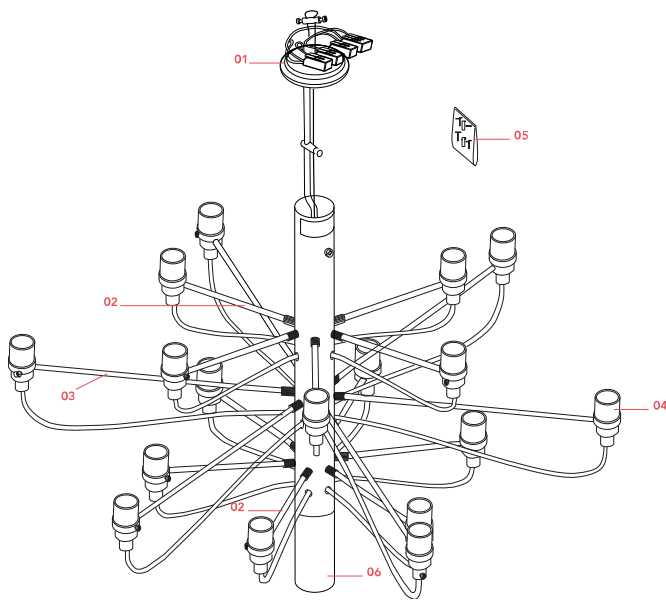

Physical

Colour	Brass
Cord length (mm)	2800
Net weight (kg)	3.27
Package volume (m3)	0.02
IP internal	20

Download

- [Mounting instructions](#)  PDF
- [Spare Parts](#)  PDF

Photometric

Lighting type	Total
Light distribution	Asymmetric

RF28889

LED Frosted Mini Lamp E14 2,7W
2700K Dimmable (Set 20pcs)

INCLUDED

RF28890

LED Clear Mini Lamp E14 2W
2200K Dimmable (Set 20pcs)

Spare Parts

- | | | |
|-----|-------------------------|-----------|
| 01. | Ceiling rose | RL7060800 |
| 02. | Brass short arm (200mm) | RL7060459 |
| 04. | 2097 E14 lamp holder | RL7050100 |
| 05. | Brass lower cap | RL7050759 |
| 06. | Brass lower cap | RL7050959 |

DOWNLOAD

RL7060800

Ceiling rose

RL7060459

Brass short arm (200mm)

RL7050100

2097 E14 lamp holder

RL7050759