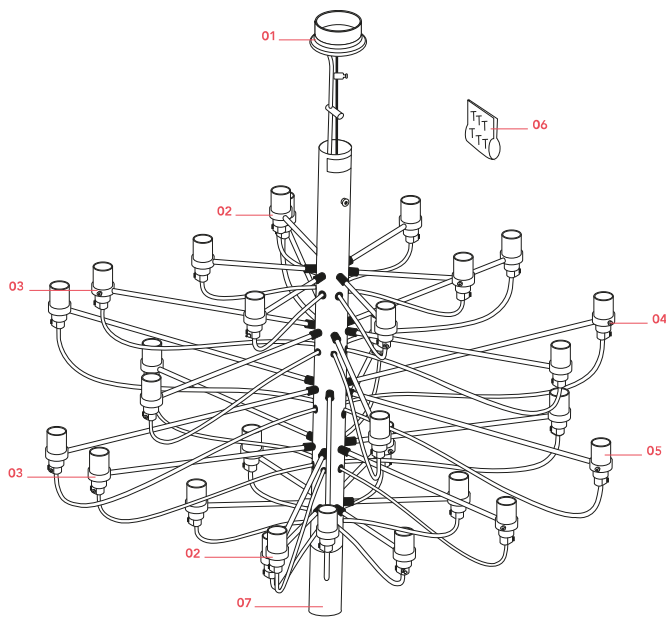

Physical

Colour	Brass
Cord length (mm)	2800
Net weight (kg)	5.12
Package volume (m3)	0.02
IP internal	20

Download

[Mounting instructions](#) PDF

[Spare Parts](#) PDF

Photometric Files

[LDT / IES](#) LDT

Technical Drawings

RF28987

LED Frosted Mini Lamp E14 2,7W
2700K Dimmable (set 32pcs)

NOT INCLUDED

RF28988

LED Clear Mini Lamp E14 2W
2200K Dimmable (Set 32pcs)

Spare Parts

- | | | |
|-----|--------------------------|-----------|
| 01. | Ceiling rose | RL7060800 |
| 02. | Brass short arm (180mm) | RL7050459 |
| 03. | Brass medium arm (330mm) | RL7050559 |
| 04. | Brass long arm (430mm) | RL7050659 |
| 05. | 2097 E14 lamp holder | RL7050100 |
| 06. | Brass lower cap | RL7050759 |
| 07. | Brass lower cap | RL7050959 |

DOWNLOAD

RL7060800

Ceiling rose

RL7050459

Brass short arm (180mm)

RL7050559

Brass medium arm (330mm)

RL7050659

Brass long arm (430mm)

RL7050100

2097 E14 lamp holder

RL7050759

Brass lower cap

RL7050959

Brass lower cap