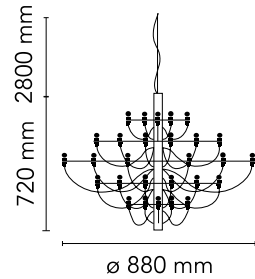

FLOS

A1401059 Brass

2097/30 (frosted bulbs)

Designed by Gino Sarfatti, 1958

LED retrofit - 30 x 15W

Suspension lamp providing diffused light. Steel central structure with brass arms, both available either chromium-plated or golded. Steel ceiling fitting and rose.

Are you a professional and your project needs consulting and support?

[BOOK AN APPOINTMENT](#)

Main specifications

EAN	8059607000021
Mounting	Suspension
Environments	Indoor dry location
Light Source Type	Bulb
Lamp category	LED retrofit
Lamp holders	E14
Ilcos	IBS/F
Number of heads	30
Power (W)	15

Physical

Colour	Brass
Cord length (mm)	2800
Net weight (kg)	5.12
Package volume (m3)	0.02
IP internal	20

Download

[Mounting instructions](#) PDF

[Spare Parts](#) PDF

Photometric Files

[LDT / IES](#) LDT

Technical Drawings