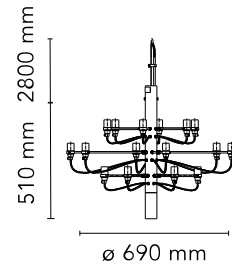

### Physical

Colour	Matte Black
Cord length (mm)	2800
Net weight (kg)	3.27
Package volume (m3)	0.02
IP internal	20