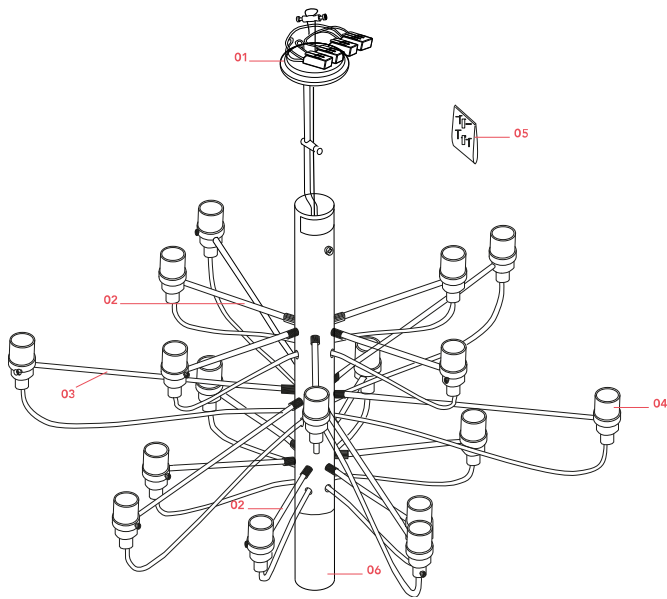

## Spare Parts

- |     |                              |           |
|-----|------------------------------|-----------|
| 01. | Ceiling rose                 | RL7060800 |
| 02. | Opal black short arm (200mm) | RF26022   |
| 04. | 2097 E14 lamp holder         | RL7050100 |
| 05. | Opal black screw kit         | RF1400100 |
| 06. | Opal black lower cap         | RF1400200 |