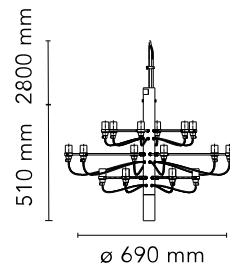

Are you a professional and your project needs consulting and support?

[BOOK AN APPOINTMENT](#)

Main specifications

EAN	8059607000366
Mounting	Suspension
Environments	Indoor dry location
Light Source Type	Bulb
Lamp category	LED retrofit
Lamp holders	E14
Ilcos	IBS/F
Number of heads	18
Power (W)	15

Physical

Colour	Matte Black
Cord length (mm)	2800
Net weight (kg)	3.27
Package volume (m3)	0.02
IP internal	20

Download

[Mounting instructions](#) PDF

[Spare Parts](#) PDF

Photometric Files

[LDT / IES](#) ZIP