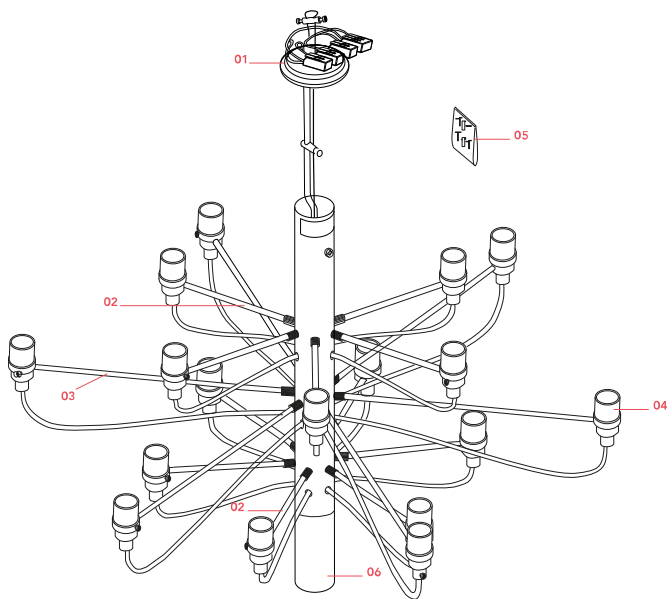

Physical

Colour	Matte Black
Cord length (mm)	2800
Net weight (kg)	3.27
Package volume (m3)	0.02
IP internal	20

Download

[Mounting instructions](#) PDF

[Spare Parts](#) PDF

Photometric Files

[LDT / IES](#) ZIP

RF28889

LED Frosted Mini Lamp E14 2,7W
2700K Dimmable (Set 20pcs)

NOT INCLUDED

RF28890

LED Clear Mini Lamp E14 2W
2200K Dimmable (Set 20pcs)

Spare Parts

- | | | |
|-----|------------------------------|-----------|
| 01. | Ceiling rose | RL7060800 |
| 02. | Opal black short arm (200mm) | RF26022 |
| 04. | 2097 E14 lamp holder | RL7050100 |
| 05. | Opal black screw kit | RF1400100 |
| 06. | Opal black lower cap | RF1400200 |

DOWNLOAD

RL7060800

Ceiling rose

RF26022

Opal black short arm (200mm)

RL7050100

2097 E14 lamp holder

RF1400100