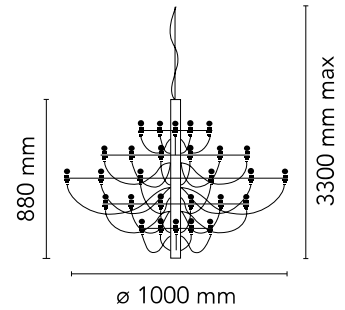

## 2097/50 (clear bulbs)

Designed by Gino Sarfatti, 1958

LED retrofit - 50 x 15W

Suspension lamp providing diffused light. Steel central structure with brass arms, both available either chromium-plated, black or golded. Steel ceiling fitting and rose.

### Physical

Colour	Matte Black
Cord length (mm)	2800
Net weight (kg)	10.03
Package volume (m3)	0.04
IP internal	20