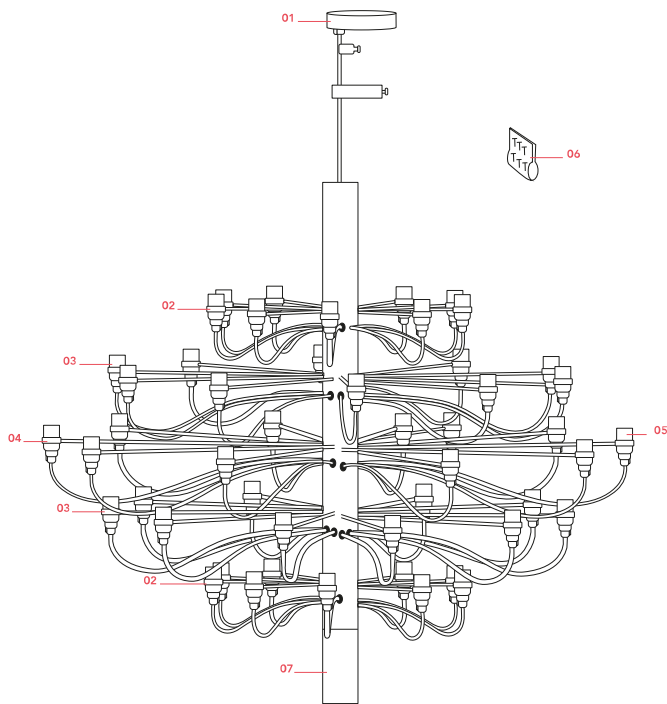

## Schematic light drawing

RF28889

LED Frosted Mini Lamp E14 2,7W  
2700K Dimmable (Set 20pcs)

INCLUDED

RF28890

LED Clear Mini Lamp E14 2W  
2200K Dimmable (Set 20pcs)

NOT INCLUDED

RF28987

LED Frosted Mini Lamp E14 2,7W  
2700K Dimmable (set 32pcs)

## Spare Parts

- |     |                               |           |
|-----|-------------------------------|-----------|
| 01. | Ceiling rose                  | RL7060700 |
| 02. | Opal black short arm (200mm)  | RF26022   |
| 03. | Opal black medium arm (375mm) | RF26024   |
| 04. | Opal black long arm (475mm)   | RF26025   |
| 05. | 2097 E14 lamp holder          | RL7050100 |
| 06. | Opal black screw kit          | RF1400100 |
| 07. | Opal black lower cap          | RF1400300 |