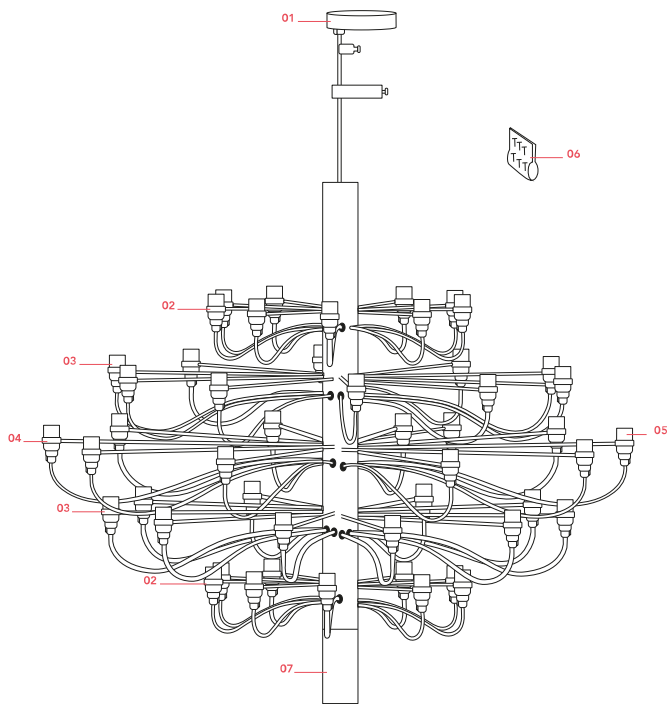

## Schematic light drawing

Luminous flux Luminaire  
5500 lm

RF28889

LED Frosted Mini Lamp E14 2,7W  
2700K Dimmable (Set 20pcs)

NOT INCLUDED

RF28890

LED Clear Mini Lamp E14 2W  
2200K Dimmable (Set 20pcs)

INCLUDED

RF28987

LED Frosted Mini Lamp E14 2,7W  
2700K Dimmable (set 32pcs)

## Spare Parts

- |     |                               |           |
|-----|-------------------------------|-----------|
| 01. | Ceiling rose                  | RL7060700 |
| 02. | Opal black short arm (200mm)  | RF26022   |
| 03. | Opal black medium arm (375mm) | RF26024   |
| 04. | Opal black long arm (475mm)   | RF26025   |
| 05. | 2097 E14 lamp holder          | RL7050100 |
| 06. | Opal black screw kit          | RF1400100 |
| 07. | Opal black lower cap          | RF1400300 |