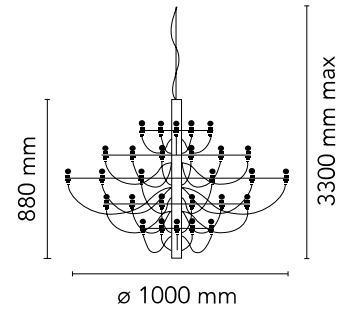

### Physical

Colour	Matte Black
Cord length (mm)	2800
Net weight (kg)	10.03
Package volume (m3)	0.04
IP internal	20