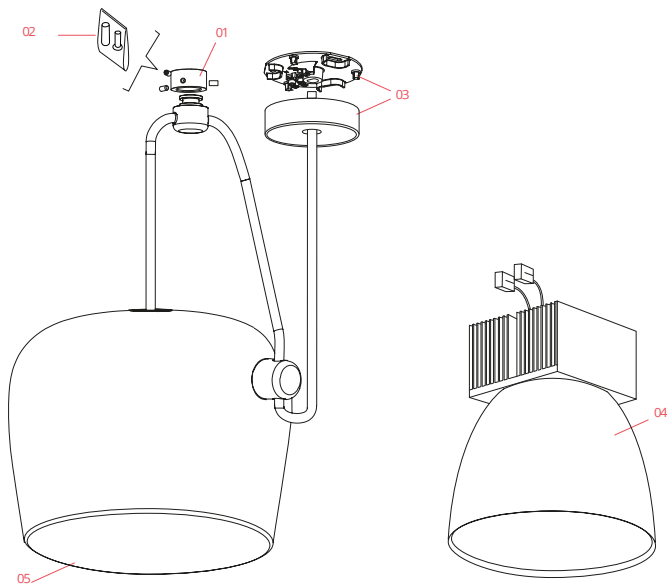

FLOS

F0090023 Blue Steel Anodized

Aim

Designed by Ronan & Erwan Bouroullec, 2013

16W - 895lm - 2700K - CRI> 90

Suspended light fitting. Body in varnished aluminium sheet, shade in photo-etched optical polycarbonate. Internal reflector in photo-etched ABS. Orientable body. Powered directly from mains. The LED can be dimmed with a «Triac for Led» dimmer approved by Flos. Flos does not respond in case of wrong electrical connection system installations. The cable has a useful length of 9 meters and thus the lamp can be suspended 3 meters from the ceiling. Multiple rose with capacity to connect up to 5 Aims also available.

Accessories & Power Supply

OPTIONAL

RF22227

Aim Dimmer

OPTIONAL

F0093030

Aim Multiple Canopy

Spare Parts