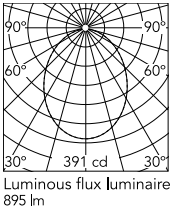

Schematic light drawing

Ecodesign and Energy Labelling

This product contains a light source of energy efficiency class F

Replaceable (LED only)
light source by a
professional

Photometric

Lighting type	Direct
Light distribution	Roto symmetric
CCT (K)	2700
CRI>	90

Electrical

Insulation class	II
Frequency (Hz)	50/60
Main voltage (Vac)	220-240
LED voltage Vf (Vdc)	null
Driver	Integrated
Dimmable	Yes
Dimming type	Mains Cut Dimming
Dimming interface	Remote Dimmable (Dimmer Not Included)
Batteries inside	No