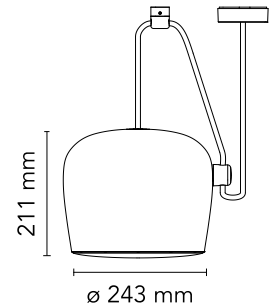

FLOS

F0090023 Blue Steel Anodized

Aim

Designed by Ronan & Erwan Bouroullec, 2013

16W - 895lm - 2700K - CRI> 90

Suspended light fitting. Body in varnished aluminium sheet, shade in photo-etched optical polycarbonate. Internal reflector in photo-etched ABS. Orientable body. Powered directly from mains. The LED can be dimmed with a «Triac for Led» dimmer approved by Flos. Flos does not respond in case of wrong electrical connection system installations. The cable has a useful length of 9 meters and thus the lamp can be suspended 3 meters from the ceiling. Multiple rose with capacity to connect up to 5 Aims also available.

Are you a professional and your project needs consulting and support?

BOOK AN APPOINTMENT