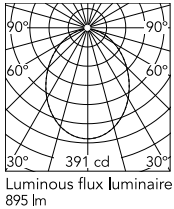

Schematic light drawing

Ecodesign and Energy Labelling

This product contains a light source of energy efficiency class F

Replaceable (LED only)
light source by a
professional

Photometric

Lighting type	Direct
Light distribution	Roto symmetric
CCT (K)	2700

Electrical

Insulation class	II
Frequency (Hz)	50/60
Main voltage (Vac)	220-240
LED voltage Vf (Vdc)	null
Driver	Integrated
Dimmable	Yes
Dimming type	Mains Cut Dimming
Dimming interface	Remote Dimmable (Dimmer Not Included)
Batteries inside	No
Charging min time	No