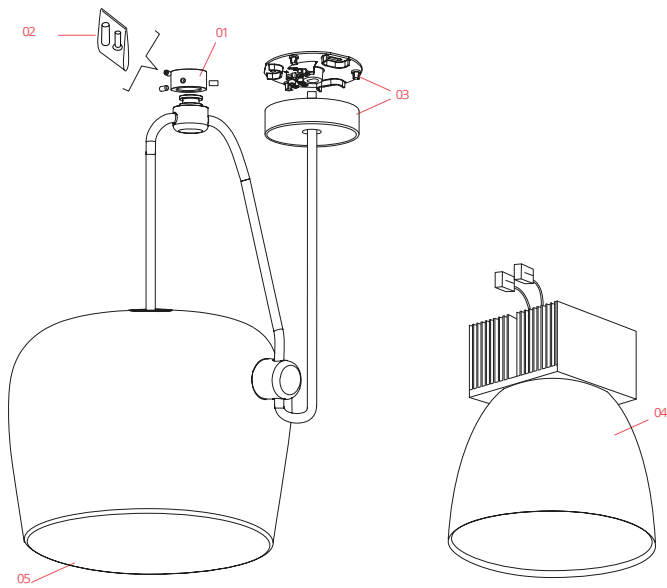

FLOS

F0090009 White

Aim

Designed by Ronan & Erwan Bouroullec, 2013

16W - 895lm - 2700K

Suspended light fitting. Body in varnished aluminium sheet, shade in photo-etched optical polycarbonate. Internal reflector in photo-etched ABS. Orientable body. Powered directly from mains. The LED can be dimmed with a «Triac for Led» dimmer approved by Flos. Flos does not respond in case of wrong electrical connection system installations. The cable has a useful length of 9 meters and thus the lamp can be suspended 3 meters from the ceiling. Multiple rose with capacity to connect up to 5 Aims also available.

Accessories & Power Supply

OPTIONAL

RF22227

Aim Dimmer

OPTIONAL

F0093009

Aim Multiple Canopy

Spare Parts

- | | | |
|-----|-----------------------------|-----------|
| 01. | Ceiling attachment assembly | RF0090109 |
| 02. | Kit of quantity 3 m4 screws | RF06749 |
| 03. | White ceiling rose assembly | RF0090209 |
| 05. | Aim opal diffuser | RF0090600 |