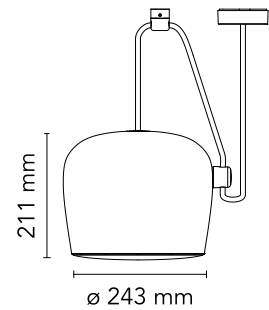

FLOS

F0090009 White

Aim

Designed by Ronan & Erwan Bouroullec, 2013

16W - 895lm - 2700K

Suspended light fitting. Body in varnished aluminium sheet, shade in photo-etched optical polycarbonate. Internal reflector in photo-etched ABS. Orientable body. Powered directly from mains. The LED can be dimmed with a «Triac for Led» dimmer approved by Flos. Flos does not respond in case of wrong electrical connection system installations. The cable has a useful length of 9 meters and thus the lamp can be suspended 3 meters from the ceiling. Multiple rose with capacity to connect up to 5 Aims also available.

Are you a professional and your project needs consulting and support?

BOOK AN APPOINTMENT

Main specifications

EAN	8059607013267
Mounting	Suspension
Environments	Indoor dry location
Light Source Type	LED
LED type	LED Module
Power (W)	16
System flux (lm)	895

Physical

Colour	White
Cord length (mm)	9000
Net weight (kg)	3.2
Package height (mm)	375
Package width (mm)	300
Package length (mm)	300
Package volume (m3)	0.03
IP internal	20

Download

Mounting instructions	↓ PDF
Compatible dimmers	↓ PDF
Spare Parts	↓ PDF

Photometric Files

LDT / IES	↓ LDT

Technical Drawings

2D	↓ ZIP
3D	↓ ZIP
Bim	↓ ZIP