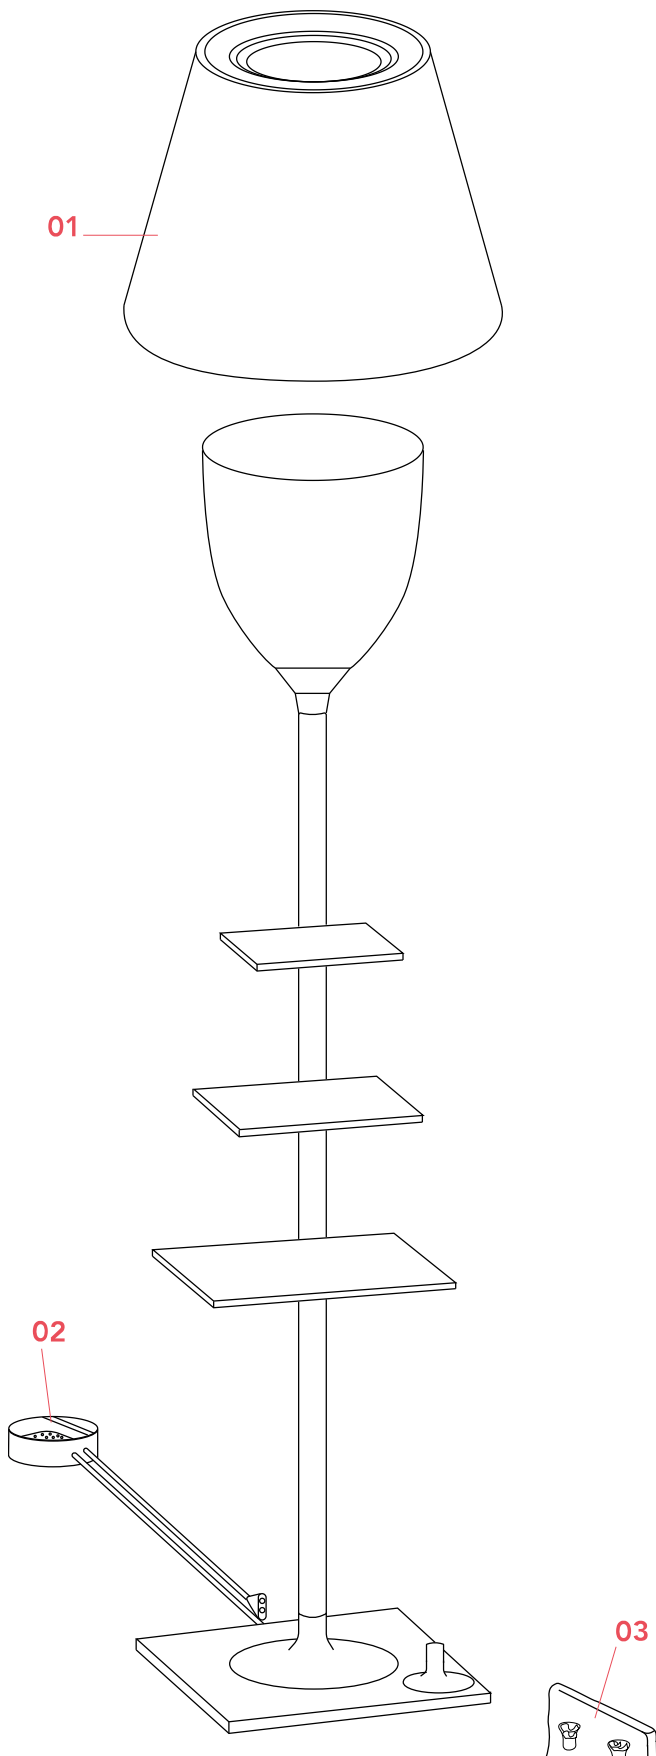

Spare Parts

01.	Ktribe Floor/Table 2 fumée diffuser assembly	F6278030
02.	Led rondo' dimmer 220/240v 40- 250w 4-100w	RF28045

DOWNLOAD