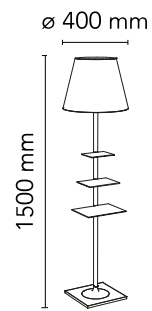

FLOS

■ F1011030 Fumée

Bibliothèque Nationale Designed by Philippe Starck, 2013

Halogen - 150W

Floor lamp with diffuse light. Base, rod stand and diffuser stand in chrome-plated die-cast zinc. Base cover in zinc-plated P04 steel sheet. Internal diffuser and lamp-holder stand in opal coloured injection die-stamped PC. The external diffusers are available in matching PVC fabric, injection die-stamped methacrylate with clear or smoke-grey finish, or in silver or bronze on the inner surface, by vacuum aluminum coating. Upper ring in clear injection die-stamped PC. Brackets in polished stainless steel. A USB outlet placed on the base enables the most common smartphones and tablets to be recharged (max 2A).

Are you a professional and your project needs consulting and support?

[BOOK AN APPOINTMENT](#)

Main specifications

EAN	8059607001066
Mounting	Floor
Environments	Indoor dry location
Light Source Type	Bulb
Lamp category	Halogen
Lamp holders	E27
Ilcos	HSGS
Number of heads	1
Power (W)	150

Physical

Colour	Fumée
Cord length (mm)	2010
Net weight (kg)	10.87
Package volume (m3)	0.39
IP internal	20

Download

Mounting instructions	↓ PDF
Spare Parts	↓ PDF

Photometric

Lighting type	Total
Light distribution	Symmetric