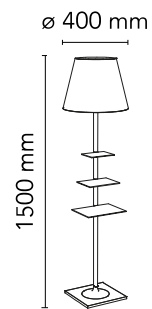

FLOS

F1011007 Fabric

Bibliothèque Nationale

Designed by Philippe Starck, 2013

Halogen - 150W

Floor lamp with diffuse light. Base, rod stand and diffuser stand in chrome-plated die-cast zinc. Base cover in zinc-plated P04 steel sheet. Internal diffuser and lamp-holder stand in opal coloured injection die-stamped PC. The external diffusers are available in matching PVC fabric, injection die-stamped methacrylate with clear or smoke-grey finish, or in silver or bronze on the inner surface, by vacuum aluminum coating. Upper ring in clear injection die-stamped PC. Brackets in polished stainless steel. A USB outlet placed on the base enables the most common smartphones and tablets to be recharged (max 2A).

Are you a professional and your project needs consulting and support?

[BOOK AN APPOINTMENT](#)

Main specifications

EAN	8059607001059
Mounting	Floor
Environments	Indoor dry location
Light Source Type	Bulb
Lamp category	Halogen
Lamp holders	E27
Ilcos	HSGS
Number of heads	1
Power (W)	150

Physical

Colour	Fabric
Cord length (mm)	2010
Net weight (kg)	10.87
Package volume (m3)	0.39
IP internal	20

Download

[Mounting instructions](#)  PDF

[Spare Parts](#)  PDF

Photometric

Lighting type	Total
Light distribution	Symmetric