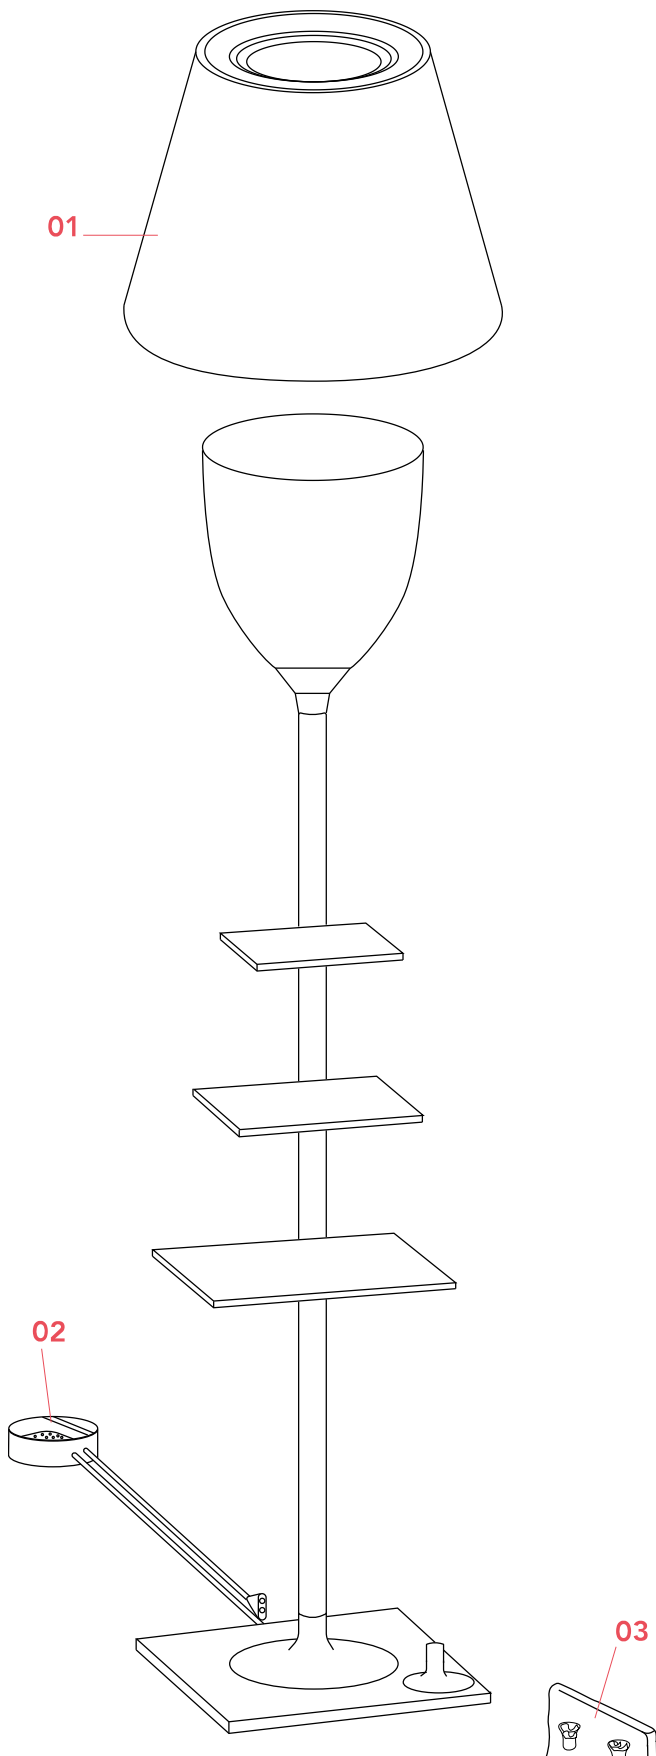

Spare Parts

01.	Ktribe Floor/Table 2 fabric diffuser assembly	F6278007
02.	Led rondo' dimmer 220/240v 40- 250w 4-100w	RF28045

DOWNLOAD