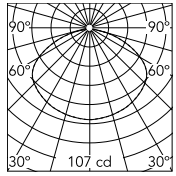

Physical

| | |
|---------------------|-------------|
| Colour | Matte Black |
| Length (mm) | 400 |
| Cord length (mm) | 2700 |
| Net weight (kg) | 5 |
| Package volume (m3) | 0.1 |
| IP internal | 20 |

Schematic light drawing

Beam Angle: 133°

| h(m) | E(lx) | D(m) |
|------|-------|-------|
| 1 | 107 | 4.59 |
| 2 | 27 | 9.18 |
| 3 | 12 | 13.77 |
| 4 | 7 | 18.37 |
| 5 | 4 | 22.96 |

Luminous flux Luminaire
689 lm