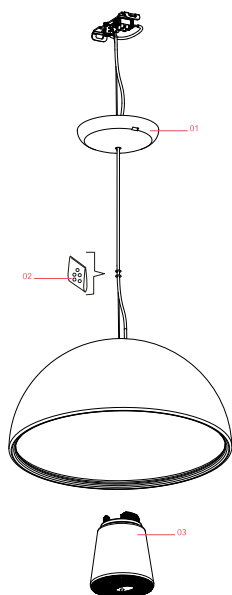

FLOS

■ F6405031 Matte Black

Skygarden Small

Designed by Marcel Wanders, 2020

LED retrofit - 10W

Hanging lamp with diffuse light. Plaster dome with white interior and exterior finishes in the following colours: rust, shiny black, shiny white, or opaque gold. Dome support in aluminium alloy. Diffuser in blown milk glass. Decoration in photoengraved and deep drawn stainless steel. Polycarbonate rose in the same colour as the dome.

Are you a professional and your project needs consulting and support?

BOOK AN APPOINTMENT

Main specifications

| | |
|-------------------|---------------------|
| EAN | 8059607034996 |
| Mounting | Suspension |
| Environments | Indoor dry location |
| Light Source Type | Bulb |
| Lamp category | LED retrofit |
| Lamp type | T28 |
| Lamp holders | E14 |
| Bulb finish | Frosted |
| Number of heads | 1 |
| Power (W) | 10 |
| System power (W) | 10 |

Schematic light drawing

Beam Angle: 133°

| h(m) | E(lx) | D(m) |
|------|-------|-------|
| 1 | 107 | 4.59 |
| 2 | 27 | 9.18 |
| 3 | 12 | 13.77 |
| 4 | 7 | 18.37 |
| 5 | 4 | 22.96 |

Luminous flux Luminaire
689 lm

RF32767

LED Lamp 9W E14 220-240V
2700K T28

NOT INCLUDED

RF32768

LED Lamp 9W E14 220-240V
3000K T28

Spare Parts

- 01. Opal black ceiling rose assembly RF6410431
- 03. Kit of 5 or rings RF05382

DOWNLOAD