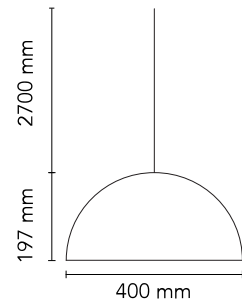

Are you a professional and your project needs consulting and support?

BOOK AN APPOINTMENT

Main specifications

| | |
|-------------------|---------------------|
| EAN | 8059607034996 |
| Mounting | Suspension |
| Environments | Indoor dry location |
| Light Source Type | Bulb |
| Lamp category | LED retrofit |
| Lamp type | T28 |
| Lamp holders | E14 |
| Bulb finish | Frosted |
| Number of heads | 1 |
| Power (W) | 10 |
| System power (W) | 10 |

Physical

| | |
|---------------------|-------------|
| Colour | Matte Black |
| Length (mm) | 400 |
| Cord length (mm) | 2700 |
| Net weight (kg) | 5 |
| Package volume (m3) | 0.1 |
| IP internal | 20 |

Schematic light drawing

Beam Angle: 133°

| h(m) | E(lx) | D(m) |
|------|-------|-------|
| 1 | 107 | 4.59 |
| 2 | 27 | 9.18 |
| 3 | 12 | 13.77 |
| 4 | 7 | 18.37 |
| 5 | 4 | 22.96 |

Luminous flux Luminaire
689 lm