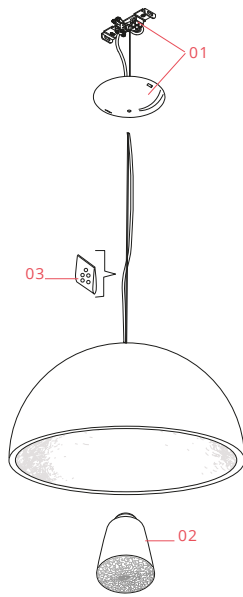

Spare Parts

01.	Opal black ceiling rose assembly	RF6410431
02.	Skygarden 1 glass diffuser	RF6410100
03.	Kit of 5 or rings	RF05382

DOWNLOAD