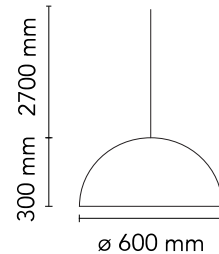

Halogen - 105W

Suspension luminaire providing diffused lighting. Hemispherical, mechanically-processed cast plaster diffuser, painted white inside. Outer finish: rust, glossy black, glossy white or matte gold. Plaster diffuser support in die-cast aluminum alloy, liquid-painted white. Molded upper bushing in die-cast, polished aluminum alloy, protected with transparent paint on the entire visible part. Upper cable gland and blocking ring nut in black injection-molded PC (polycarbonate). Shaped, galvanized adjustment screws. Transparent, injection-molded, upper and lower silicone shock absorbers. Lamp holder and fixing support in black injection-molded PPS (polyphenylene sulfide). Flashed and blown opal glass diffuser. Molded fixing ring nut in die-cast aluminum alloy with alodine plating. Skygarden 1 frieze in photo-etched and mechanically drawn AISI 304 steel. Molded and galvanized steel ceiling attachment Gray, injection-molded PA6 (Nylon) rose.