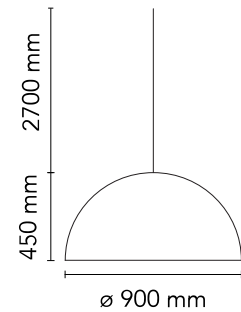

FLOS

 F0002044 Gold

Skygarden 2

Designed by Marcel Wanders, 2007

Halogen - 205W

Suspension luminaire providing diffused lighting. Hemispherical, mechanically-processed cast plaster diffuser, painted white inside. Outer finish: rust, glossy black, glossy white or matte gold. Plaster diffuser support in die-cast aluminum alloy. Upper cable gland and blocking ring nut in black injection-molded PC. Shaped, adjustment screws. Transparent, injection-molded, upper and lower silicone shock absorbers. Lampholder and fixing support in PPS. Flashed and blown opal glass diffuser. Molded fixing ring nut in die-cast aluminum alloy with alodine plating. Frieze in photo-etched and mechanically drawn AISI 304 steel. Molded and galvanized steel ceiling attachment. Gray, injection-molded PC rose, painted the same color as the body.

Are you a professional and your project needs consulting and support?

[BOOK AN APPOINTMENT](#)

Main specifications

EAN	8059607012925
Mounting	Suspension
Environments	Indoor dry location
Light Source Type	Bulb
Lamp category	Halogen
Lamp holders	E27
Ilcos	HSGS
Number of heads	1
Power (W)	205

Physical

Colour	Gold
Cord length (mm)	2700
Net weight (kg)	29
Package height (mm)	680
Package width (mm)	1120
Package length (mm)	1120
Package volume (m3)	0.85
IP internal	20

Download

Mounting instructions	↓ PDF
Spare Parts	↓ PDF

Photometric Files

LDT / IES	↓ LDT
---------------------------	-----------------------

Technical Drawings

2D	↓ ZIP
3D	↓ ZIP
Bim	↓ ZIP

IP
20

Schematic light drawing

Beam Angle: 118°

h(m)	E(lx)	D(m)
1	729	3.36
2	182	6.72
3	81	10.08
4	46	13.44
5	29	16.79