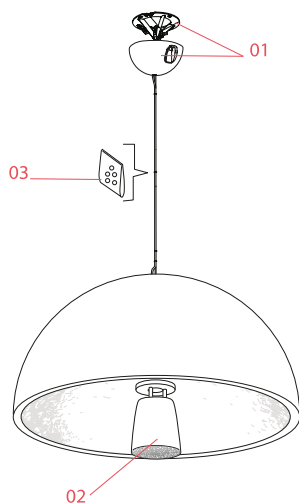

FLOS

 F0002044 Gold

Skygarden 2

Designed by Marcel Wanders, 2007

Halogen - 205W

Suspension luminaire providing diffused lighting. Hemispherical, mechanically-processed cast plaster diffuser, painted white inside. Outer finish: rust, glossy black, glossy white or matte gold. Plaster diffuser support in die-cast aluminum alloy. Upper cable gland and blocking ring nut in black injection-molded PC. Shaped, adjustment screws. Transparent, injection-molded, upper and lower silicone shock absorbers. Lampholder and fixing support in PPS. Flashed and blown opal glass diffuser. Molded fixing ring nut in die-cast aluminum alloy with alodine plating. Frieze in photo-etched and mechanically drawn AISI 304 steel. Molded and galvanized steel ceiling attachment. Gray, injection-molded PC rose, painted the same color as the body.

Physical

Colour	Gold
Cord length (mm)	2700
Net weight (kg)	29
Package height (mm)	680
Package width (mm)	1120
Package length (mm)	1120
Package volume (m3)	0.85
IP internal	20

Download

Mounting instructions	↓ PDF
Spare Parts	↓ PDF

Photometric Files

LDT / IES	↓ LDT
---------------------------	-----------------------

Technical Drawings

2D	↓ ZIP
3D	↓ ZIP
Bim	↓ ZIP

IP
20

Schematic light drawing

Beam Angle: 118°

h(m)	E(lx)	D(m)
1	729	3.36
2	182	6.72
3	81	10.08
4	46	13.44
5	29	16.79

Bulbs

NOT INCLUDED

RF29388

LED T46 Lamp E27 20W 2700K

Dimmable

Spare Parts

- | | | |
|-----|----------------------------|-----------|
| 01. | Gold ceiling rose assembly | RF6420244 |
| 02. | Glass diffuser assembly | RF6420100 |
| 03. | Kit of 5 or rings | RF05382 |