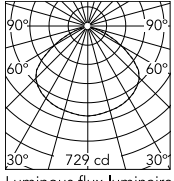

Physical

Colour	Gold
Cord length (mm)	2700
Net weight (kg)	29
Package height (mm)	680
Package width (mm)	1120
Package length (mm)	1120
Package volume (m3)	0.85
IP internal	20

Download

Mounting instructions	↓ PDF
Spare Parts	↓ PDF

Photometric Files

LDT / IES	↓ LDT
---------------------------	-----------------------

Technical Drawings

2D	↓ ZIP
3D	↓ ZIP
Bim	↓ ZIP

IP
20

Schematic light drawing

Beam Angle: 118°

h(m)	E(lx)	D(m)
1	729	3.36
2	182	6.72
3	81	10.08
4	46	13.44
5	29	16.79