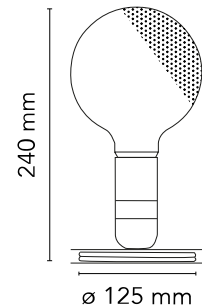

FLOS

 F3299075 Orange

Lampadina

Designed by Achille Castiglioni, 1972

LED retrofit - 5W - 241lm - 2700K

Table lamp providing direct, diffused light. Anodized aluminum base serves to contain excess power cord. Bakelite lamp-holder, painted to match the switch in the orange and black colors. Clear globe lamp is partially sandblasted to diffuse the light.

Are you a professional and your project needs consulting and support?

[BOOK AN APPOINTMENT](#)

Main specifications

EAN	8059607033319
Mounting	Table
Environments	Indoor dry location
Light Source Type	Bulb
Lamp category	LED retrofit
Lamp type	G125
Lamp holders	E27
Bulb finish	Semifrosted
Number of heads	1
Power (W)	5
System flux (lm)	241

Physical

Colour	Orange
Cord length (mm)	2300
Net weight (kg)	0.35
Package height (mm)	250
Package width (mm)	140
Package length (mm)	145
Package volume (m3)	0.01
IP internal	20

Download

Mounting instructions [↓ PDF](#)