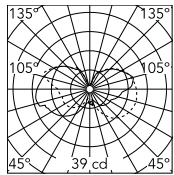

Physical

Colour	Orange
Cord length (mm)	2300
Net weight (kg)	0.35
Package height (mm)	250
Package width (mm)	140
Package length (mm)	145
Package volume (m3)	0.01
IP internal	20

Download

Mounting instructions [↓ PDF](#)

Photometric Files

LDT / IES [↓ LDT](#)

Technical Drawings

2D [↓ ZIP](#)

3D [↓ ZIP](#)

Schematic light drawing

Photometric

Lighting type	Total
Light distribution	Asymmetric
CCT (K)	2700