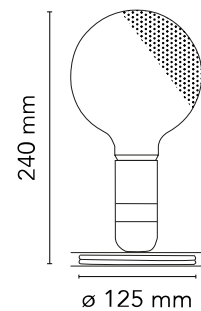

## Lampadina

Designed by Achille Castiglioni, 1972

LED retrofit - 5W - 241lm - 2700K

Table lamp providing direct, diffused light. Anodized aluminum base serves to contain excess power cord. Bakelite lamp-holder, painted to match the switch in the orange and black colors. Clear globe lamp is partially sandblasted to diffuse the light.

### Main specifications

EAN	8059607018880
Mounting	Table
Environments	Indoor dry location
Light Source Type	Bulb
Lamp category	LED retrofit
Lamp type	G125
Lamp holders	E27
Bulb finish	Semifrosted
Number of heads	1
Power (W)	5
System flux (lm)	241

### Physical

Colour	Black
Cord length (mm)	2300
Net weight (kg)	0.35
Package height (mm)	250
Package width (mm)	140
Package length (mm)	145
Package volume (m3)	0.01
IP internal	20