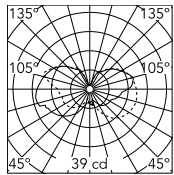

### Physical

Colour	Black
Cord length (mm)	2300
Net weight (kg)	0.35
Package height (mm)	250
Package width (mm)	140
Package length (mm)	145
Package volume (m3)	0.01
IP internal	20

### Photometric Files

LDT / IES [↓ LDT](#)

### Technical Drawings

2D [↓ ZIP](#)

3D [↓ ZIP](#)

## Schematic light drawing