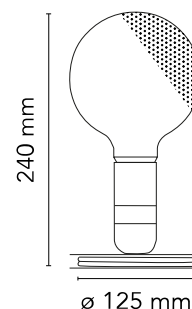

FLOS

 F3299039 Green

Lampadina

Designed by Achille Castiglioni, 1972

LED retrofit - 5W - 241lm - 2700K

Table lamp providing direct, diffused light. Anodized aluminum base serves to contain excess power cord. Bakelite lamp-holder, painted to match the switch in the orange and black colors. Clear globe lamp is partially sandblasted to diffuse the light.

Are you a professional and your project needs consulting and support?

[BOOK AN APPOINTMENT](#)

Main specifications

EAN	8059607033326
Mounting	Table
Environments	Indoor dry location
Light Source Type	Bulb
Lamp category	LED retrofit
Lamp type	G125
Lamp holders	E27
Bulb finish	Semifrosted
Number of heads	1
Power (W)	5
System flux (lm)	241

Physical

Colour	Green
Cord length (mm)	2300
Net weight (kg)	0.35
Package height (mm)	250
Package width (mm)	140
Package length (mm)	145
Package volume (m3)	0.01
IP internal	20

Download

Mounting instructions [↓ PDF](#)