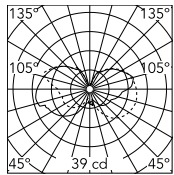

Physical

Colour	Green
Cord length (mm)	2300
Net weight (kg)	0.35
Package height (mm)	250
Package width (mm)	140
Package length (mm)	145
Package volume (m3)	0.01
IP internal	20

Download

Mounting instructions [↓ PDF](#)

Photometric Files

LDT / IES [↓ LDT](#)

Technical Drawings

2D [↓ ZIP](#)

3D [↓ ZIP](#)

Schematic light drawing

Photometric

Lighting type	Total
Light distribution	Asymmetric
CCT (K)	2700