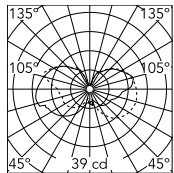

Physical

Colour	Violet
Cord length (mm)	2300
Net weight (kg)	0.35
Package height (mm)	250
Package width (mm)	140
Package length (mm)	145
Package volume (m3)	0.01
IP internal	20

Download

Mounting instructions [↓ PDF](#)

Photometric Files

LDT / IES [↓ LDT](#)

Technical Drawings

2D [↓ ZIP](#)

3D [↓ ZIP](#)

Schematic light drawing

Luminous flux luminaire
241 lm

Photometric