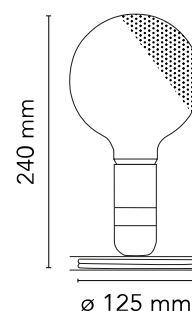

FLOS

F3299042 Violet

Lampadina

Designed by Achille Castiglioni, 1972

LED retrofit - 5W - 241lm - 2700K

Table lamp providing direct, diffused light. Anodized aluminum base serves to contain excess power cord. Bakelite lamp-holder, painted to match the switch in the orange and black colors. Clear globe lamp is partially sandblasted to diffuse the light.

Are you a professional and your project needs consulting and support?

BOOK AN APPOINTMENT

Main specifications

EAN	8059607033296
Mounting	Table
Environments	Indoor dry location
Light Source Type	Bulb
Lamp category	LED retrofit
Lamp type	G125
Lamp holders	E27
Bulb finish	Semifrosted
Number of heads	1
Power (W)	5
System flux (lm)	241

Physical

Colour	Violet
Cord length (mm)	2300
Net weight (kg)	0.35
Package height (mm)	250
Package width (mm)	140
Package length (mm)	145
Package volume (m3)	0.01
IP internal	20

Download

Mounting instructions [↓ PDF](#)

Photometric Files

LDT / IES [↓ LDT](#)

Technical Drawings

2D [↓ ZIP](#)

3D [↓ ZIP](#)

Schematic light drawing

Luminous flux luminaire
241 lm

Photometric