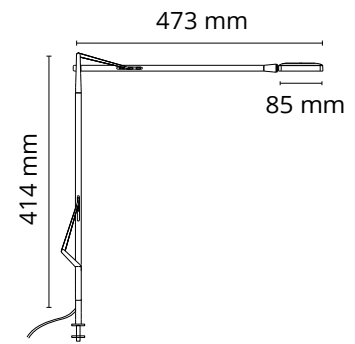

FLOS

■ F3458030 Black

Kelvin Edge Desk support (visible cable)

Designed by Antonio Citterio, 2015

7W - 306lm - 2700-3200K - CRI> 90

Adjustable table lamp providing direct light. Aluminium painted or chromed body, with die cast head, joints and forks, and extruded arms. Diffuser in photoengraved polycarbonate and aluminate on the perimeter. Edge Lighting technology light source. Optical switch sensor placed on the head that provide 3-step dimming function and color temperature adjustment at 2700K or 3200K. Power cord length 150 cm. Plug-in power supply with interchangeable plugs.

Are you a professional and your project needs consulting and support?

[BOOK AN APPOINTMENT](#)

Main specifications

EAN	8059607004869
Mounting	Desk support with visible cable
Environments	Indoor dry location
Light Source Type	LED
LED type	LED Module
Power (W)	7
System flux (lm)	306

Physical

Colour	Black
Net weight (kg)	0.67
Package volume (m3)	0.02
IP internal	20

Download

Mounting instructions	↓ PDF
Mounting instructions	↓ PDF
Mounting instructions	↓ PDF
Spare Parts	↓ PDF

Photometric Files