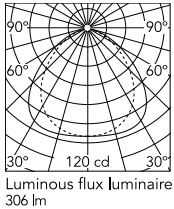

FLOS

■ F3458030 Black

Kelvin Edge Desk support (visible cable)

Designed by Antonio Citterio, 2015

7W - 306lm - 2700-3200K - CRI> 90

Adjustable table lamp providing direct light. Aluminium painted or chromed body, with die cast head, joints and forks, and extruded arms. Diffuser in photoengraved polycarbonate and aluminate on the perimeter. Edge Lighting technology light source. Optical switch sensor placed on the head that provide 3-step dimming function and color temperature adjustment at 2700K or 3200K. Power cord length 150 cm. Plug-in power supply with interchangeable plugs.

Physical

Colour	Black
Net weight (kg)	0.67
Package volume (m3)	0.02
IP internal	20

Download

Mounting instructions	↓ PDF
Mounting instructions	↓ PDF
Mounting instructions	↓ PDF
Spare Parts	↓ PDF

Photometric Files

LDT / IES	↓ LDT
-----------	-----------------------

Technical Drawings

2D	↓ ZIP
----	-----------------------

Schematic light drawing

Photometric

Lighting type	Direct
Light distribution	Symmetric
CCT (K)	2700-3200
CRI>	90