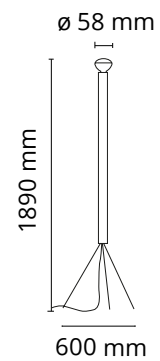

FLOS

F3772009 White

Luminator

Designed by Achille and Pier Giacomo Castiglioni, 1954

Floor lamp providing indirect light. Bulb with reflector. Iron stem with painted finish. Painted galvanized metal legs.

Are you a professional and your project needs consulting and support?

[BOOK AN APPOINTMENT](#)

Main specifications

EAN	8059607047088
Mounting	Floor
Environments	Indoor dry location
Light Source Type	Bulb
Lamp category	Halogen
Lamp holders	E27
Ilcos	HSGSR
Number of heads	1
Power (W)	105

Physical

Colour	White
Cord length (mm)	2800
Net weight (kg)	3.7
Package height (mm)	120
Package width (mm)	1515
Package length (mm)	140
Package volume (m3)	0.03
IP internal	20

Download

[Mounting instructions](#) PDF