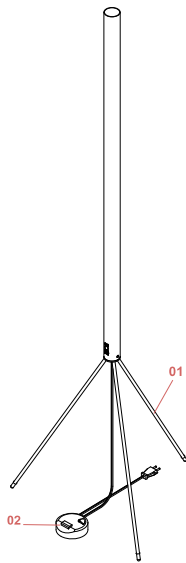

FLOS

F3772009 White

Luminator

Designed by Achille and Pier Giacomo Castiglioni, 1954

Floor lamp providing indirect light. Bulb with reflector. Iron stem with painted finish. Painted galvanized metal legs.

Physical

Colour	White
Cord length (mm)	2800
Net weight (kg)	3.7
Package height (mm)	120
Package width (mm)	1515
Package length (mm)	140
Package volume (m3)	0.03
IP internal	20

Download

[Mounting instructions](#) PDF

[Spare Parts](#) PDF

Photometric Files

[LDT / IES](#) LDT

Technical Drawings

[2D](#) ZIP

[3D](#) ZIP

Photometric

Lighting type	Indirect
Light distribution	Symmetric

Notes

Dimmable Switch included

Bulbs

NOT INCLUDED

RF32366

LED Lamp 12W E27 220-240V

2700K R125

Spare Parts