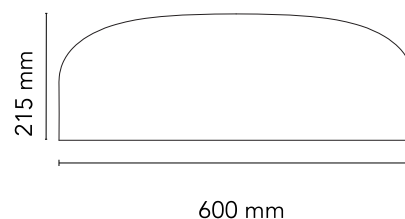

FLOS

■ F1370030 Glossy Black

Smithfield Ceiling

Designed by Jasper Morrison, 2009

Halogen - 4 x 70W

Ceiling-mounted lamp providing direct light. Aluminium body. Available in gloss black, white, matt black, green, red or MUD. Injection-moulded opalescent methacrylate diffuser. Steel wall and ceiling attachment.

Are you a professional and your project needs consulting and support?

[BOOK AN APPOINTMENT](#)

Main specifications

EAN	8059607031292
Mounting	Ceiling
Environments	Indoor dry location
Light Source Type	Bulb
Lamp category	Halogen
Lamp type	A70
Lamp holders	E27
Ilcos	HSGSA
Bulb finish	Frosted
Number of heads	4
Power (W)	70
System power (W)	280

Physical

Colour	Glossy Black
Length (mm)	600
Net weight (kg)	4.5
Package volume (m3)	0.16
IP internal	20

Download

[Mounting instructions](#) PDF

[Spare Parts](#) PDF