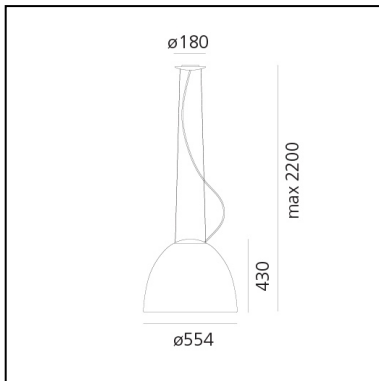

Nur LED White Integralis - Suspension - Anthracite Grey - App Compatible

Ernesto Gismondi

IP20   Regulable: 

LUMINARIA

DAY MODE

- Potencia (W): **45W**
- Tensión de alimentación: **220V-240V**
- Flujo Luminoso (lm): **2423lm**
- Flujo Radiante: **1413mW**
- CCT: **5000K**
- Efficiency: **52%**
- Efficacy: **53.84lm/W**
- CRI: **90**
- Dimmable Typology: **APP**

ESPECIFICACIONES

An extreme geometric synthesis of optics par excellence, Nur manifests its presence through a monolithic and mono-material body. The essential and geometrically calibrated lines of a perfect parabola conceal an optical heart that perfectly controls the emission, without offending direct vision. With a 45W LED optical engine, it ensures general ambient lighting thanks also to indirect emission. In the WHITE INTEGRALIS version, compatible with Artemide App, Nur is designed to offer a white emission ensuring perfect perception while respecting the human presence and which at the same time combines control of microbial growth. It can vary in intensity and is available with a fixed CCT of 5000K, with a high color rendering index (CRI 90).

CÓDIGO PRODUCTO: A243300IN0APP

CARACTERÍSTICAS

- Código del artículo: **A243300IN0APP**
- Color: **Anthracite Grey**
- Instalación: **Suspensión**
- Material: **Aluminium, methacrylate, glass**
- Serie: **Design Collection**
- Entorno de uso: **Interior**
- Área de uso: **Hospitality, Office, Residential**
- Emisión: **Directa/indirecta**
- diseño: **Ernesto Gismondi**

DIMENSIONES

- Altura: **cm 43**
- Diámetro: **cm 55**
- Altura máxima del techo: **cm 220**
- Prueba calorífica: **650°C**

FUENTES DE LUZ INCLUIDAS

- Categoría: **Led**
- Numero: **1**
- Temperatura de Color (K): **5000K**
- CRI: **90**
- Color Tolerance: **3SDCM**
- Service Life: **L80 (10K) 55000h**