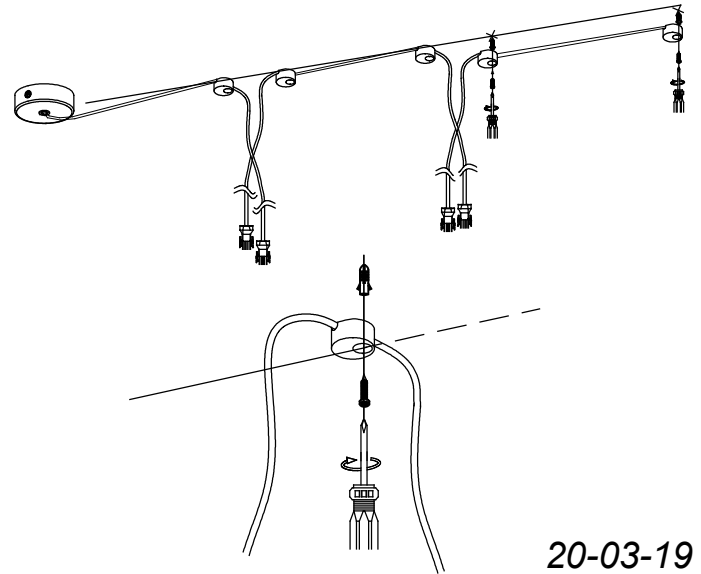

A	500mm	1000mm	1500mm
B	930mm	680mm	430mm
C	250mm	500mm	750mm

4