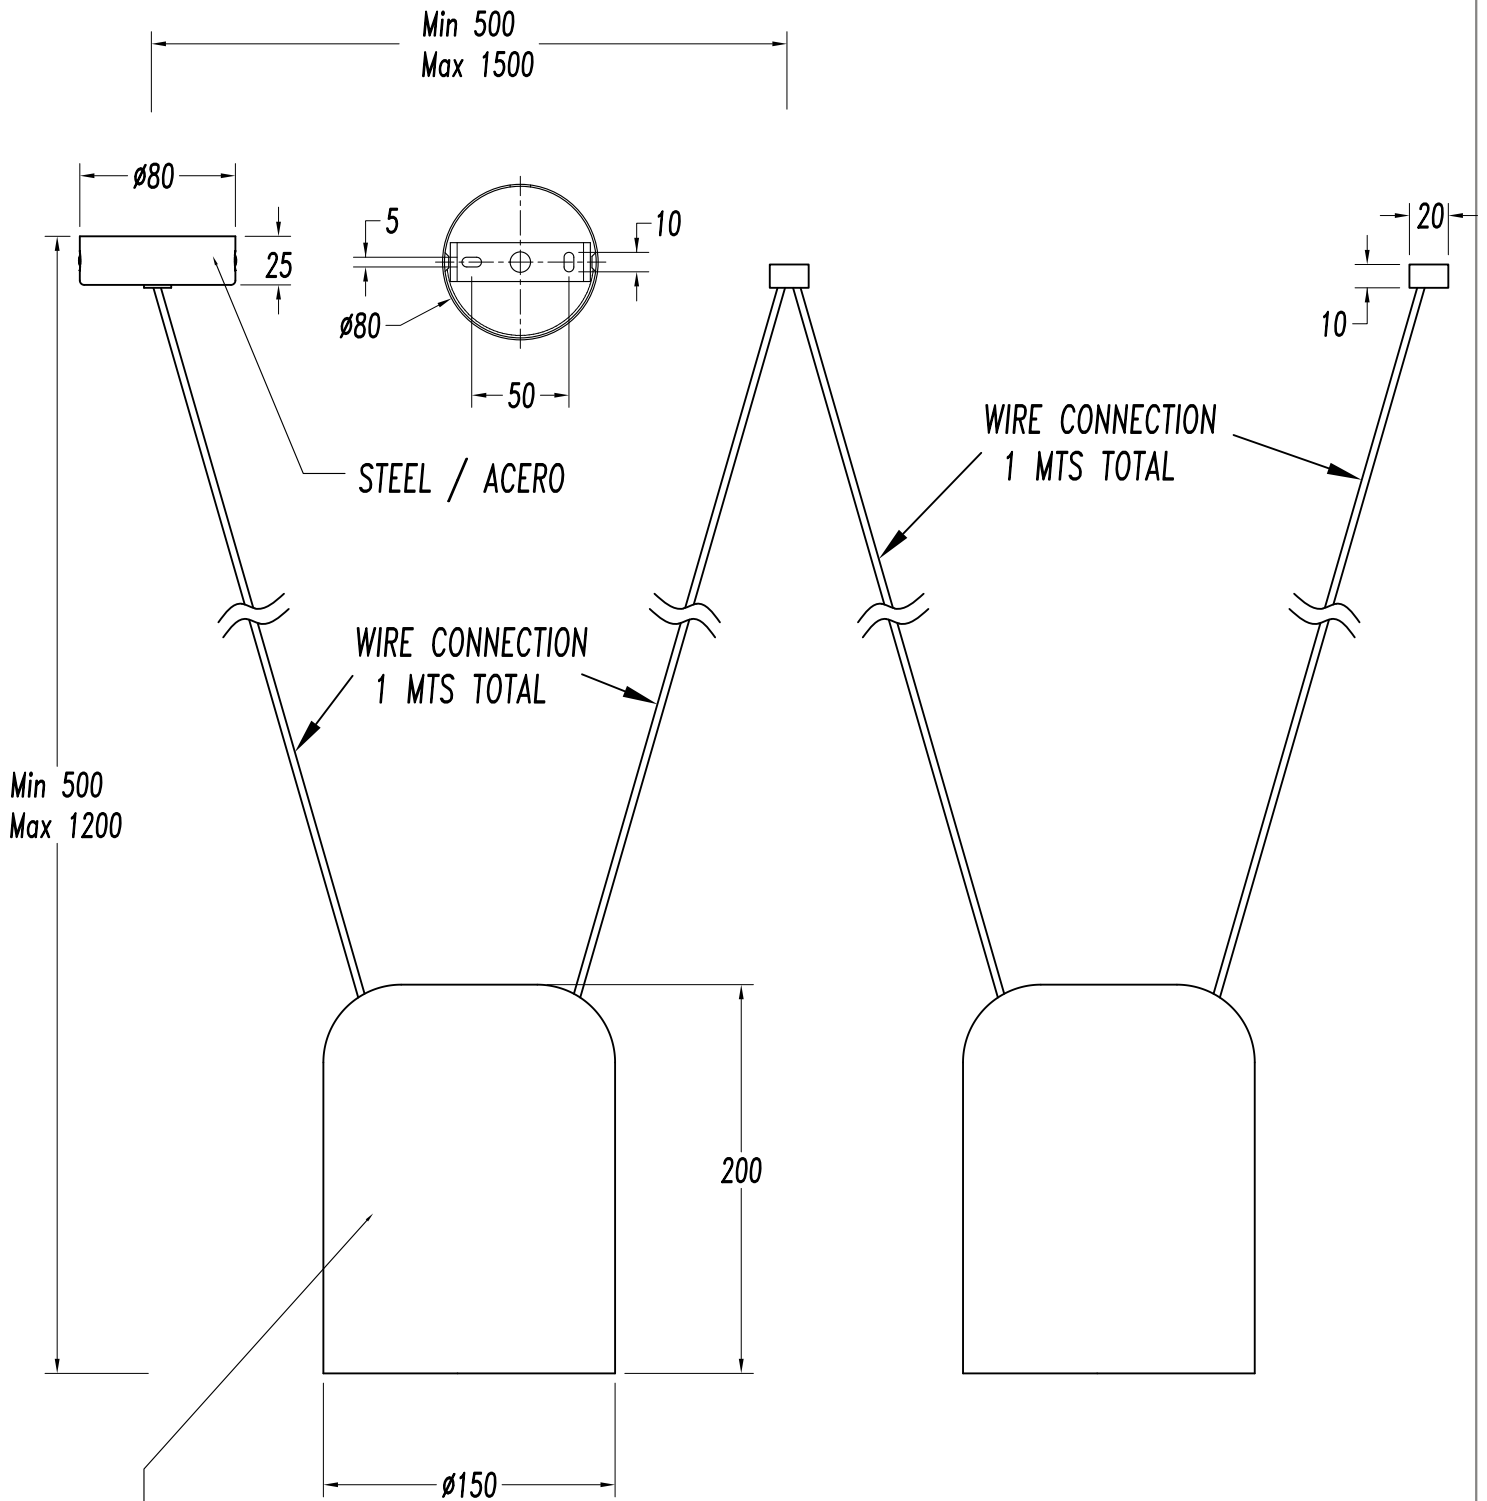

LEDS C4®

STRING/00-7396

ALUMINIUM / ALUMINI