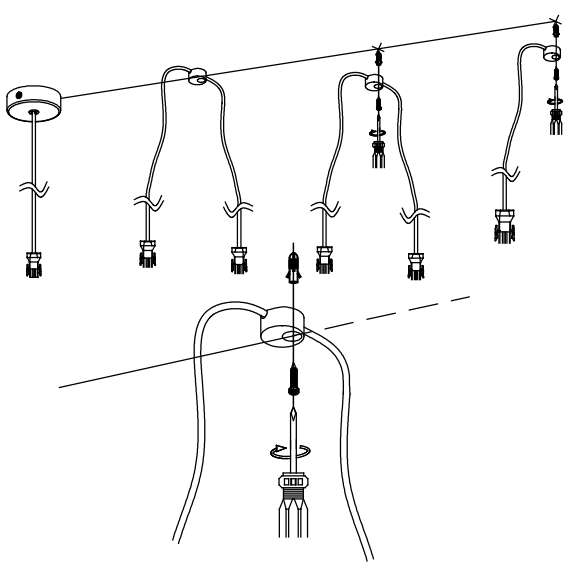

A	500mm	1000mm	1500mm
B	930mm	680mm	430mm
C	250mm	500mm	750mm

4