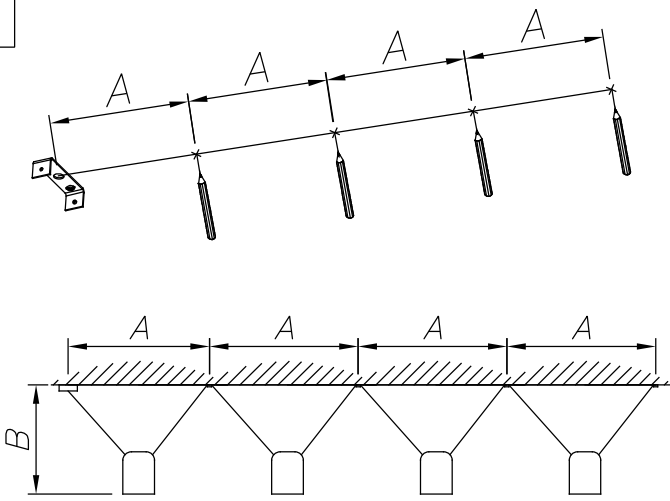

Min 500
Max 3500

ALUMINIUM / ALUMINI

LEDS C4⁺

ATTIC / 00-7394; 7395; 7398; 7399; 7402; 7403

1

2

3

A	500mm	1000mm	1500mm
B	2160mm	2110mm	2030mm

A	500mm	1000mm	1500mm
B	1930mm	1680mm	1430mm
C	250mm	500mm	750mm

4

LEDS C4[®]

ATTIC / 00-7394; 7395; 7398; 7399; 7402; 7403

5

code: 71-7388

code: 71-7389

6