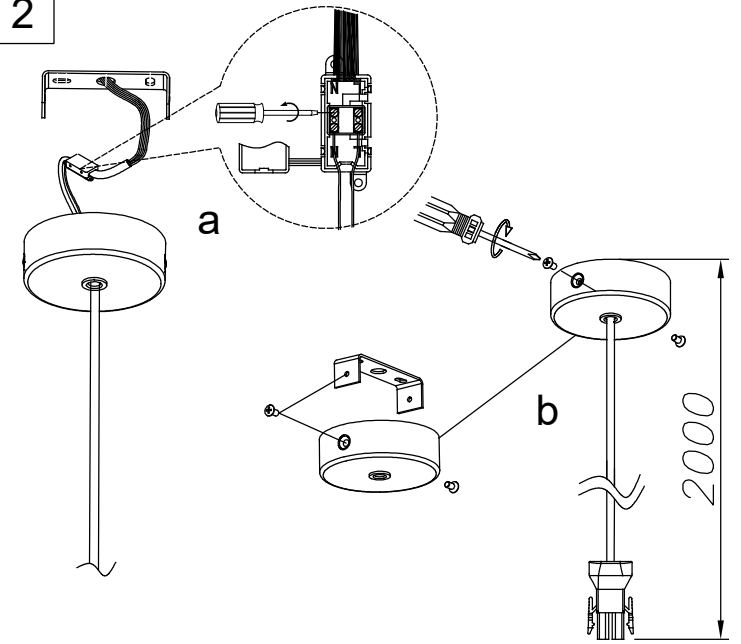

Min 500
Max 3500

ALUMINIUM / ALUMINI

LEDS C4⁺

ATTIC / 00-7394; 7395; 7398; 7399; 7402; 7403

1

2

3

A	500mm	1000mm	1500mm
B	2160mm	2110mm	2030mm

A	500mm	1000mm	1500mm
B	1930mm	1680mm	1430mm
C	250mm	500mm	750mm

4

LEDS C4[®]

ATTIC / 00-7394; 7395; 7398; 7399; 7402; 7403

5

code: 71-7388

code: 71-7389

6