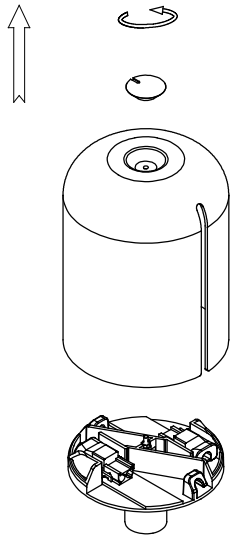

Min 500
Max 3500

ALUMINIUM / ALUMINI

LEDS C4⁺

ATTIC / 00-7394; 7395; 7398; 7399; 7402; 7403

1

2

3

A	500mm	1000mm	1500mm
B	2160mm	2110mm	2030mm

A	500mm	1000mm	1500mm
B	1930mm	1680mm	1430mm
C	250mm	500mm	750mm

4

LEDS C4[®]

ATTIC / 00-7394; 7395; 7398; 7399; 7402; 7403

5

code: 71-7388

code: 71-7389

6