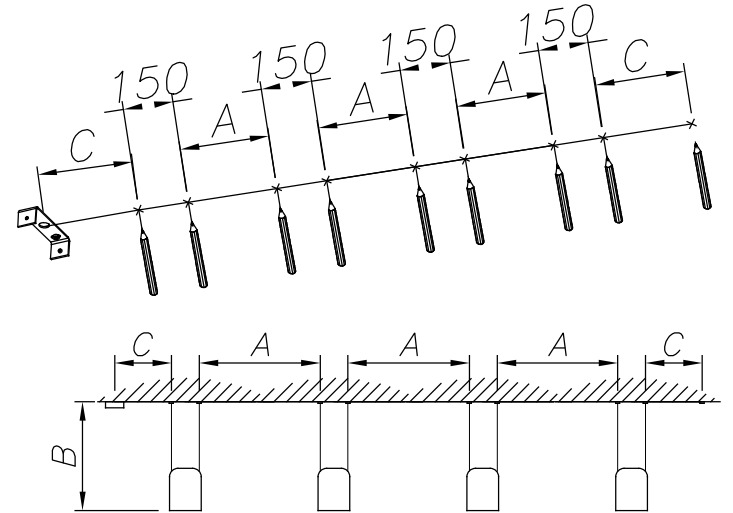

Min 500
Max 3500

ALUMINIUM / ALUMINI

LEDS C4⁺

ATTIC / 00-7394; 7395; 7398; 7399; 7402; 7403

1

2

3

A	500mm	1000mm	1500mm
B	2160mm	2110mm	2030mm

A	500mm	1000mm	1500mm
B	1930mm	1680mm	1430mm
C	250mm	500mm	750mm

4

LEDS C4[®]

ATTIC / 00-7394; 7395; 7398; 7399; 7402; 7403

5

code: 71-7388

code: 71-7389

6