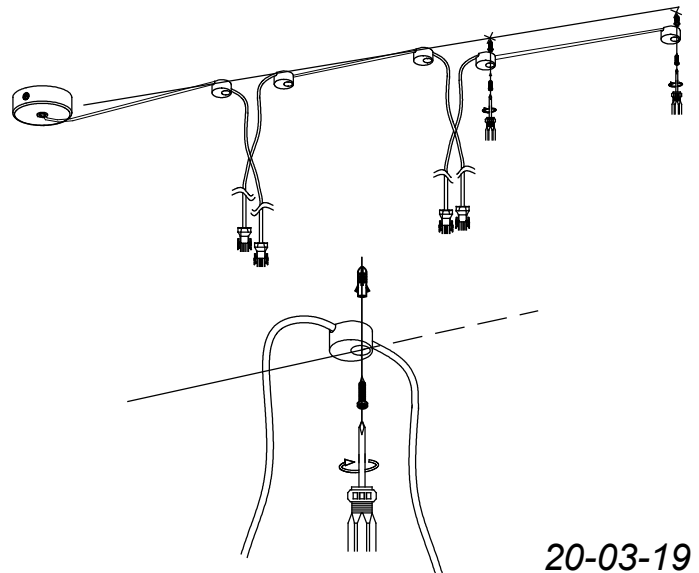

Min 500
Max 3500

ALUMINIUM / ALUMINI

LEDS C4⁺

ATTIC / 00-7394; 7395; 7398; 7399; 7402; 7403

1

2

3

A	500mm	1000mm	1500mm
B	2160mm	2110mm	2030mm

A	500mm	1000mm	1500mm
B	1930mm	1680mm	1430mm
C	250mm	500mm	750mm

4

LEDS C4[®]

ATTIC / 00-7394; 7395; 7398; 7399; 7402; 7403

5

code: 71-7388

code: 71-7389

6