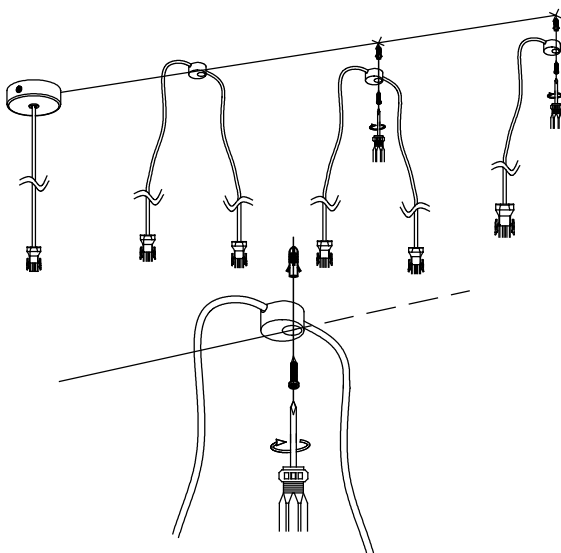

Min 500
Max 3500

ALUMINIUM / ALUMINI

LEDS C4⁺

ATTIC / 00-7394; 7395; 7398; 7399; 7402; 7403

1

2

3

A	500mm	1000mm	1500mm
B	2160mm	2110mm	2030mm

A	500mm	1000mm	1500mm
B	1930mm	1680mm	1430mm
C	250mm	500mm	750mm

4

LEDS C4[®]

ATTIC / 00-7394; 7395; 7398; 7399; 7402; 7403

5

code: 71-7388

code: 71-7389

6