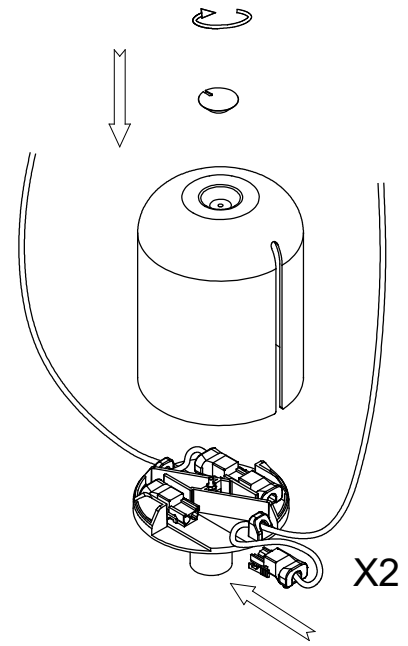

Min 500
Max 3500

ALUMINIUM / ALUMINI

LEDS C4⁺

ATTIC / 00-7394; 7395; 7398; 7399; 7402; 7403

1

2

3

A	500mm	1000mm	1500mm
B	2160mm	2110mm	2030mm

A	500mm	1000mm	1500mm
B	1930mm	1680mm	1430mm
C	250mm	500mm	750mm

4

LEDS C4[®]

ATTIC / 00-7394; 7395; 7398; 7399; 7402; 7403

5

code: 71-7388

code: 71-7389

6