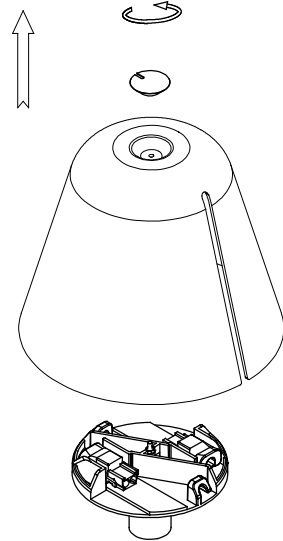

A	500mm	1000mm	1500mm
B	1930mm	1680mm	1430mm
C	250mm	500mm	750mm

4

LEDS C4[®]

ATTIC / 00-7394; 7395; 7398; 7399; 7402; 7403

5

code: 71-7388

code: 71-7389

6