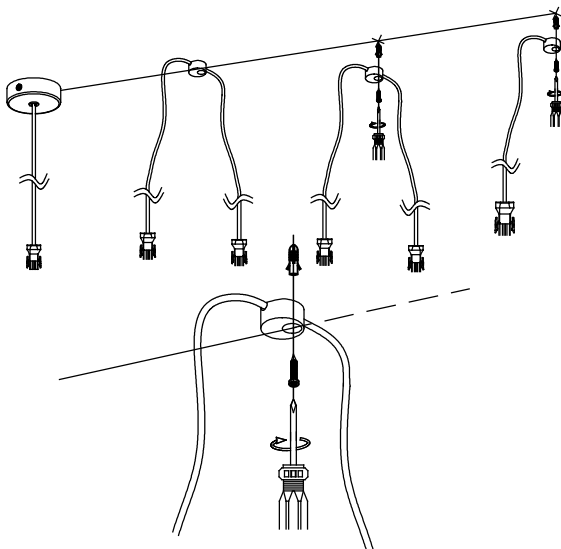

LEDS C4⁺

ATTIC / 00-7396; 7397; 7400; 7401; 7404; 7405

1

2

3

A	500mm	1000mm	1500mm
B	1140mm	1040mm	830mm

A	500mm	1000mm	1500mm
B	930mm	680mm	430mm
C	250mm	500mm	750mm

4

LEDS C4[®]

ATTIC / 00-7396; 7397; 7400; 7401; 7404; 7405

5

code: 71-7388

code: 71-7389

6

7