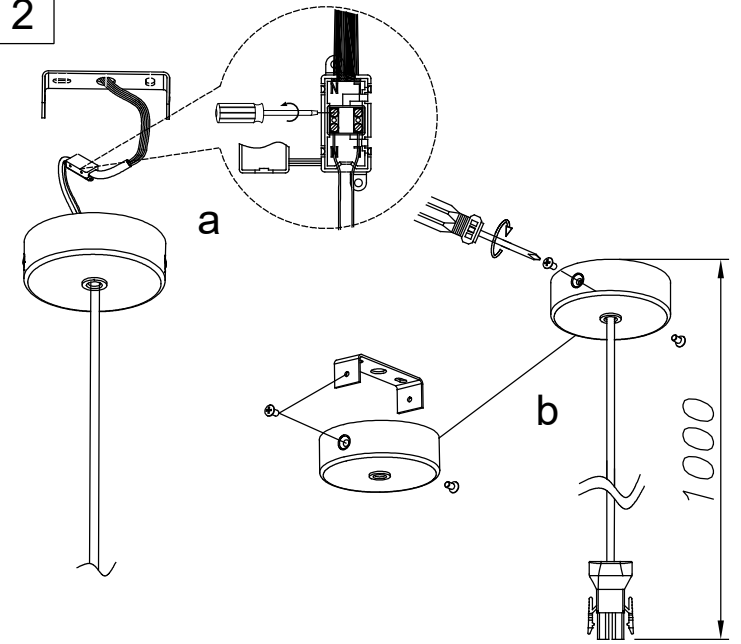

LEDS C4⁺

ATTIC / 00-7396; 7397; 7400; 7401; 7404; 7405

1

2

3

A	500mm	1000mm	1500mm
B	1140mm	1040mm	830mm

A	500mm	1000mm	1500mm
B	930mm	680mm	430mm
C	250mm	500mm	750mm

4

LEDS C4[®]

ATTIC / 00-7396; 7397; 7400; 7401; 7404; 7405

5

code: 71-7388

code: 71-7389

6

7