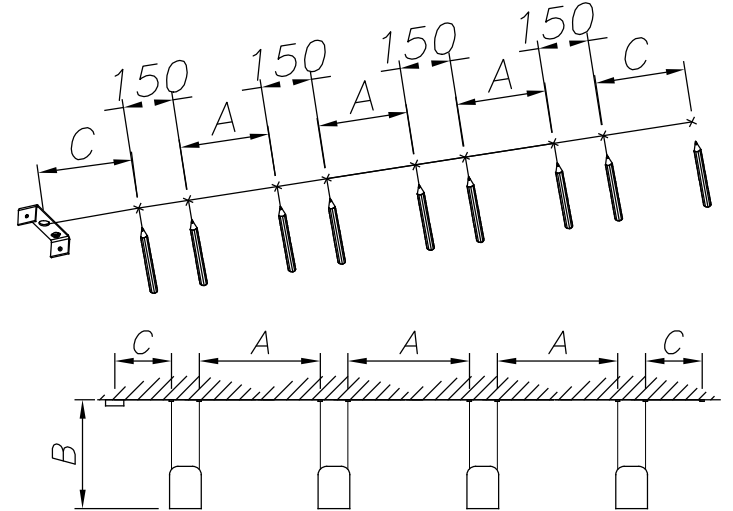

LEDS C4⁺

ATTIC / 00-7396; 7397; 7400; 7401; 7404; 7405

1

2

3

A	500mm	1000mm	1500mm
B	1140mm	1040mm	830mm

A	500mm	1000mm	1500mm
B	930mm	680mm	430mm
C	250mm	500mm	750mm

4

LEDS C4[®]

ATTIC / 00-7396; 7397; 7400; 7401; 7404; 7405

5

code: 71-7388

code: 71-7389

6

7