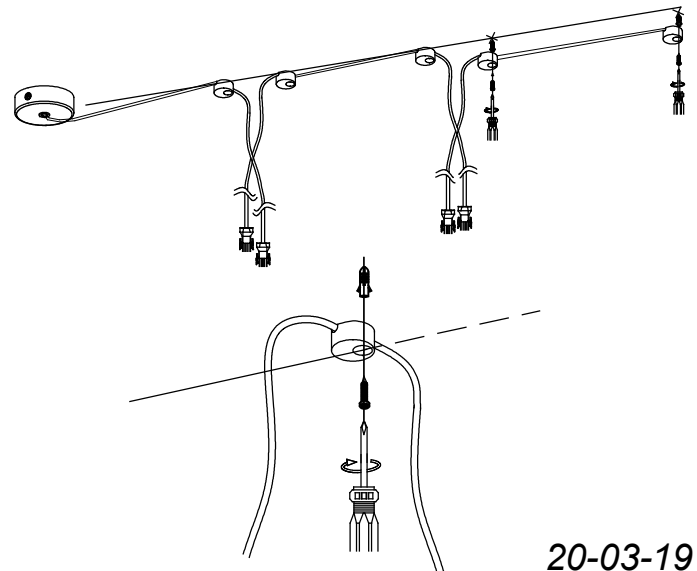

LEDS C4⁺

ATTIC / 00-7396; 7397; 7400; 7401; 7404; 7405

1

2

3

A	500mm	1000mm	1500mm
B	1140mm	1040mm	830mm

A	500mm	1000mm	1500mm
B	930mm	680mm	430mm
C	250mm	500mm	750mm

4

LEDS C4[®]

ATTIC / 00-7396; 7397; 7400; 7401; 7404; 7405

5

code: 71-7388

code: 71-7389

6

7