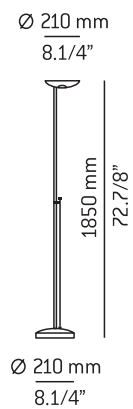

# P-1129 /L

### Description

Floor lamp direct and indirect light. Dimmer at seated level for easy access.

Pictures above might not show the specified dimensions or material. They are for illustration purposes only.

### Ordering information

Product Code	Lamp
■ P-1129	■ 1 x 200W / Hal. ECO / 118mm / R7s base / 230V (included). Dimmable. <span style="color: orange;">▶ C</span>
■ P-1129L	■ LED 2 x 15W (2700K / Ang. 120° / >80 CRI) / 230V (included) Typ 2x1275 lumens (included). Dimmable. ⊕ LED 1 x 6W (2700K / Ang. 120° / >80 CRI) / 230V (included) Typ 432 lumens (included). Dimmable. <span style="color: green;">▶ A*</span>

### Finish

- 21 GLD Gold
  - 22 CH Chrome
  - 23 BLK P Black Pearl
  - 26 BLK Black
  - 36 BR Bronze
  - 37 NI Nickel
  - 61 S GLD Satin Gold
  - 74 WH M White
  - CUSTOM (see below)
- 
- 37 NI Nickel
  - 61 S GLD Satin Gold
  - CUSTOM (see below)