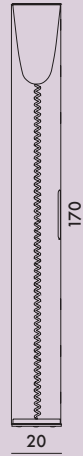

TOOBE 2007

Design Ferruccio Laviani

9060/B9060/U9060/Z9060

9065/B9065/U9065/Z9065

Alternative sources: E27 max 25W Fluo, E27 max 15W Led

FRAME

Transparent or batch-dyed PMMA

DIFFUSER

Polycarbonate

TRANSPARENT

B4
Crystal

K2
Blue

K3
Red

K4
Orange

K8
Green

JJ06

One E27 15W LED light bulb

Cannot be sold separately from 9060/9065/B9060/B9065

9060 - B9060
9065 - B9065

U9060
U9065

9060/B/U/Z	1	10.7	0.142	28X181X28
9065/B/U/Z	1	3.05	0.049	27X67X27