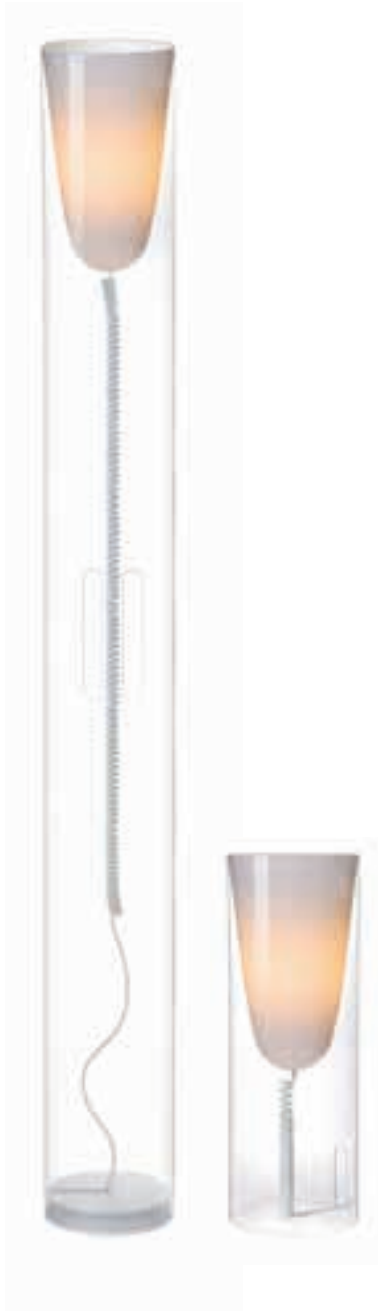

TOOBE 2007

Design Ferruccio Laviani

9060/B9060/U9060/Z9060

9065/B9065/U9065/Z9065

Alternative sources: E27 max 25W Fluo, E27 max 15W Led

FRAME

Transparent or batch-dyed PMMA

DIFFUSER

Polycarbonate

TRANSPARENT

B4
Crystal

K2
Blue

K3
Red

K4
Orange

K8
Green

JJ06

One E27 15W LED light bulb

Cannot be sold separately from 9060/9065/B9060/B9065

9060 - B9060
9065 - B9065

U9060
U9065

9060/B/U/Z	1	10.7	0.142	28X181X28
9065/B/U/Z	1	3.05	0.049	27X67X27