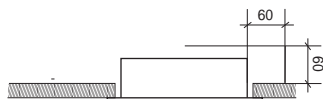

LIGHT SOURCE OPTIONS - OPCIONES DE FUENTE DE LUZ

GU10 MAX 8W LED (not included)
socket - portalámparas (not included)

MR16 12V MAX 8W LED (not included)
socket - portalámparas (not included)
gear - equipo (not included)