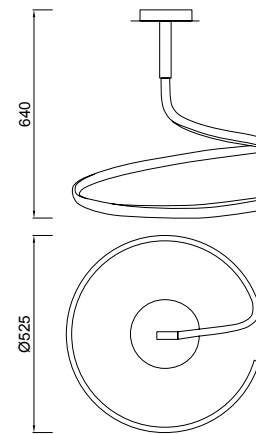

- LED 30W 3000K 2400lm - 220/240V
- Plata - Silver
- Cromo - Chrome
- Difusor Acrílico - Acrylic Diffuser