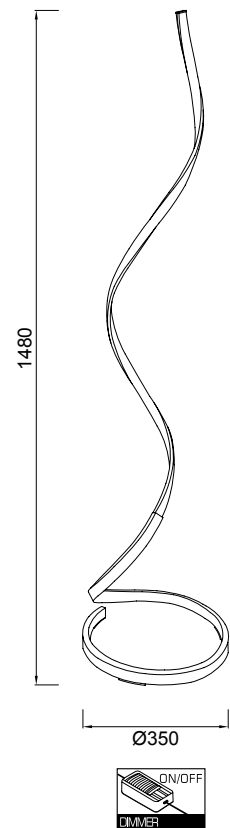

- LED 22W 2800K 1800lm - 220/240V
- Forja - Brown Oxide
- Difusor Acrílico - Acrylic Diffuser

REF.5364 Plafón - Ceiling Lamp