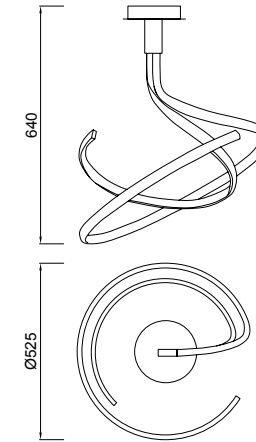

- LED 50W 3000K 4000lm - 100/240V
- Plata - Silver
- Cromo - Chrome
- Difusor Acrílico - Acrylic Diffuser