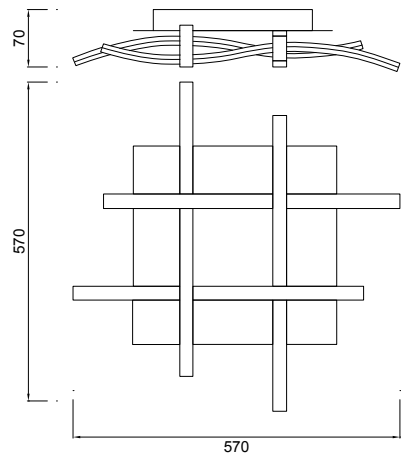

- LED 34W 2800K 2600lm - 100/240V
- Forja - Brown Oxide
- Difusor Acrílico - Acrylic Diffuser

REF.5365 Aplique - Wall Lamp