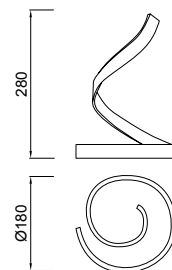

Datos Técnicos - Technical Data

- LED 40W 2800K 3200lm - 100/240V
- Forja - Brown Oxide
- Difusor Acrílico - Acrylic Diffuser

REF.5361 Colgante - Pendant Lamp

- LED 50W 2800K 4000lm - 100/240V
- Forja - Brown Oxide
- Difusor Acrílico - Acrylic Diffuser

REF.5362 Colgante - Pendant Lamp

- LED 30W 2800K 2400lm - 100/240V
- Forja - Brown Oxide
- Difusor Acrílico - Acrylic Diffuser

REF.5363 DIMMABLE Pie de Salón - Floor Lamp

- LED 22W 2800K 1800lm - 220/240V
- Forja - Brown Oxide
- Difusor Acrílico - Acrylic Diffuser

REF.5364 Plafón - Ceiling Lamp

- LED 34W 2800K 2600lm - 100/240V
- Forja - Brown Oxide
- Difusor Acrílico - Acrylic Diffuser

REF.5365 Aplique - Wall Lamp

- LED 10W 2800K 850lm - 220/240V
- Forja - Brown Oxide
- Difusor Acrílico - Acrylic Diffuser

- LED 15W 2800K 1200lm - 220/240V
- Forja - Brown Oxide
- Difusor Acrílico - Acrylic Diffuser

Acabados - Finishes