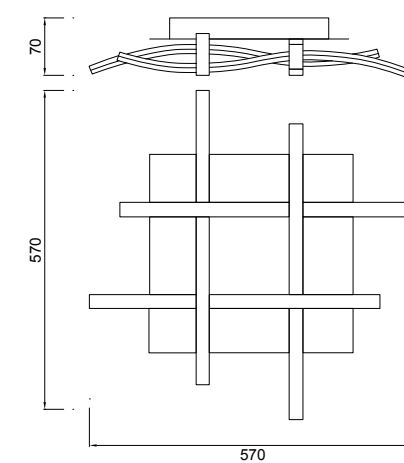

- LED 34W 3000K 2600lm - 100/240V
- Plata - Silver
- Cromo - Chrome
- Difusor Acrílico - Acrylic Diffuser

REF.4999 DIMMABLE Plafón - Ceiling Lamp