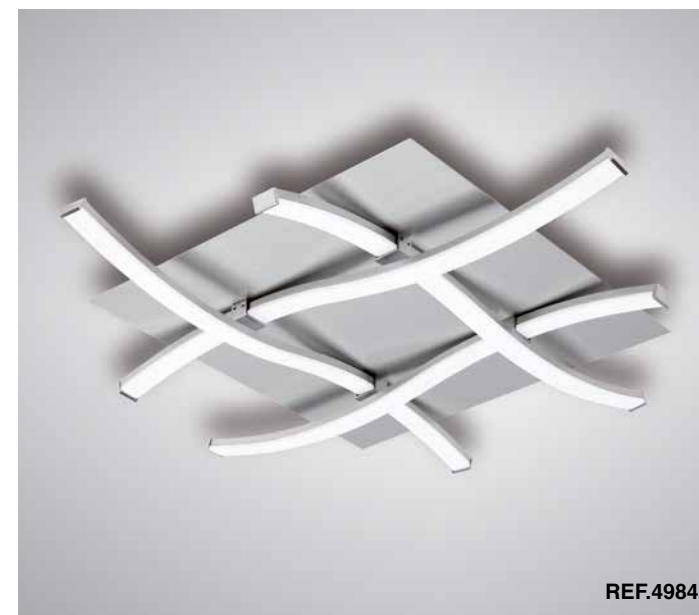

Datos Técnicos - Technical Data

REF.4985 Aplique - Wall Lamp

- LED 10W 3000K 850lm - 220/240V
- Plata - Silver
- Cromo - Chrome
- Difusor Acrílico - Acrylic Diffuser

REF.5000 DIMMABLE Aplique - Wall Lamp

- LED 10W 3000K 850lm - 220/240V
- Plata - Silver
- Cromo - Chrome
- Difusor Acrílico - Acrylic Diffuser

REF.4986 Sobremesa - Table Lamp

- LED 15W 3000K 1200lm - 220/240V
- Plata - Silver
- Cromo - Chrome
- Difusor Acrílico - Acrylic Diffuser

REF.4983 DIMMABLE Pie de Salón - Floor Lamp

- LED 22W 3000K 1800lm - 220/240V
- Plata - Silver
- Cromo - Chrome
- Difusor Acrílico - Acrylic Diffuser

REF.5001 DIMMABLE Pie de Salón - Floor Lamp

- LED 22W 3000K 1800lm - 220/240V
- Plata - Silver
- Cromo - Chrome
- Difusor Acrílico - Acrylic Diffuser

Acabados - Finishes

REF.4984