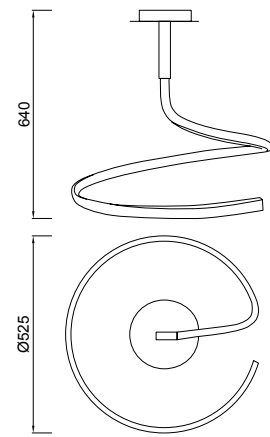

- LED 30W 2800K 2400lm - 100/240V
- Forja - Brown Oxide
- Difusor Acrílico - Acrylic Diffuser

REF.5363 DIMMABLE Pie de Salón - Floor Lamp