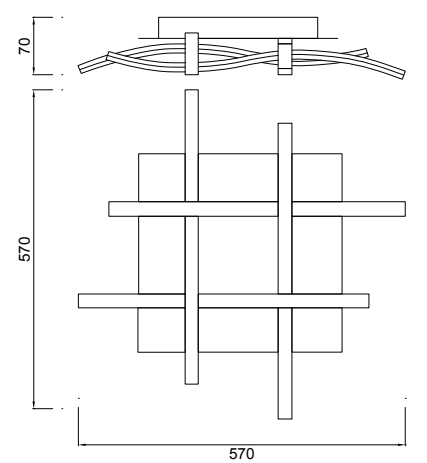

- LED 34W 3000K 2600lm - 220/240V
- Plata - Silver
- Cromo - Chrome
- Difusor Acrílico - Acrylic Diffuser