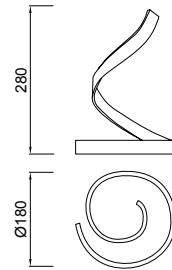

REF.4986 Sobremesa - Table Lamp

- LED 15W 3000K 1200lm - 220/240V
- Plata - Silver
- Cromo - Chrome
- Difusor Acrílico - Acrylic Diffuser