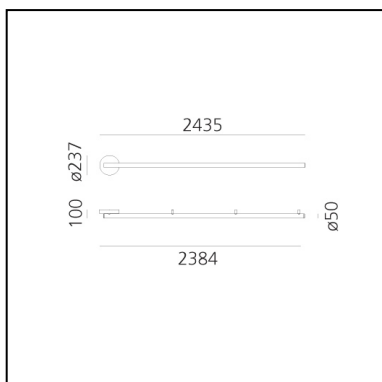

Alphabet of light linear 240 wall/ceiling - App Compatible

BIG - Bjarke Ingels Group

IP20    Regulable: 

LUMINARIA

- Potencia (W): **63W**
- Tensión de alimentación: **220-240V**
- Flujo Luminoso (lm): **6968lm**
- CCT: **3000K**
- Efficiency: **81%**
- Efficacy: **110.61lm/W**
- CRI: **80**
- Dimmable Typology: **Push & APP**

Notas

Patent Pending MI102016000025996.
Constant current SELV.

ESPECIFICACIONES

Alphabet of light is a language based on light intended to convey freedom, an elementary principle generating an open system. BIG starts from an abacus of essential geometries to design a new font that translates into light, an alphabet used to write and to express one's thoughts, a tool to give shape to spaces. It allows to design light in space with words, as well as with graphic signs. Two linear elements of different lengths and two round ones are combined with a system of letters, numbers, and symbols. The round elements, available in two diameters, can be separated into modules to join the linear elements together according to different angles, thus designing everchanging geometries. These simple base modules, with specific geometric proportions, can be combined with each other to create countless basic or more complex, linear or curved structures of light, thus producing suspension appliances matching with architectures or space functions. The idea of BIG joins the optoelectronic competence of Artemide to define an innovative construction principle and provide continuous and comfortable lighting. While it has a minimal presence, it encloses groundbreaking patented optoelectronic and mechanical innovation.

DIMENSIONES

- Longitud: **cm 238**
- Altura: **cm 10**
- Prueba calorífica: **650°**

FUENTES DE LUZ INCLUIDAS

- Categoría: **Led**
- Numero: **1**
- Temperatura de Color (K): **3000K**
- CRI: **80**
- Color Tolerance: **MacAdam 3SDCM**
- Service Life: **L80 (10K) 55000h**