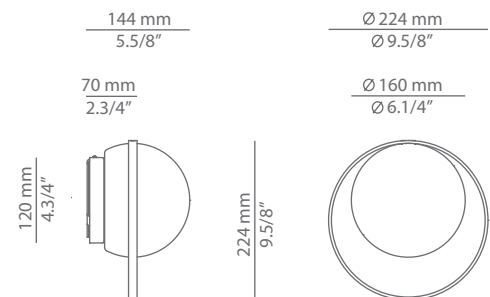

CIRC

A-3722 / A-3722X

wall light

Date	Type
Project	
Location	
Model #	Quantity
Specifier	

Description

Metallic wall light providing direct and indirect light.
 Suitable for indoor locations (glass shade).
 Suitable for outdoor locations (polyethylene shade).

A-3722 CE Ⓧ IP 20 960°

A-3722X CE Ⓧ IP 55 850°

Pictures above might not show the specified dimensions or material. They are for illustration purposes only.

Ordering information

Product Code	Lamp	Finish
■ A-3722 INDOOR	LED 10W (included) ▶ F (2700K / Ang 120° / >90 CRI) / 230V / Typ* 730 lumens / Dimmable Triac Glass shade	■ 26 BLK Black ■ 61 S GLD Satin Gold
■ A-3722X OUTDOOR	LED 8W (included) ▶ G (2700K / Ang 120° / >90 CRI) / 230V / Typ* 554 lumens / Dimmable Triac Polyethylene shade	■ 26 BLK Black ■ 80 RT Rust