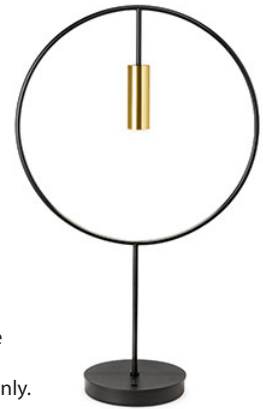

# REVOLTA M-3637

table lamp

Date	Type
Project	
Location	
Model #	Quantity
Specifier	

## Description

Table lamp with a circular body, cylindrical aluminium head and acrylic (PMMA) lens diffuser.  
50° angle acrylic optic lens conversion kit is optional.  
Sensor dimmer. Universal Plug.

Pictures above might not show the specified dimensions or material. They are for illustration purposes only.

## Ordering information

Product Code	Lamp	Finish body	Finish head	Accessories
M-3637-W	LED 6,1W (2700K / Ang 120° / >80 CRI / 350mA) Universal Voltage (included) Typ* 665 lumens <b>A++</b>	26 BLK Black 71 WH White CUSTOM	26 BLK Black 61 S GLD Satin Gold 71 WH White CUSTOM	50° angle acrylic optic lens conversion kit E67353001
M-3637-M	LED 6,1W (3000K / Ang 120° / >80 CRI / 350mA) Universal Voltage (included) Typ* 703 lumens <b>A++</b>	26 BLK Black 71 WH White CUSTOM	26 BLK Black 61 S GLD Satin Gold 71 WH White CUSTOM	50° angle acrylic optic lens conversion kit E67353001