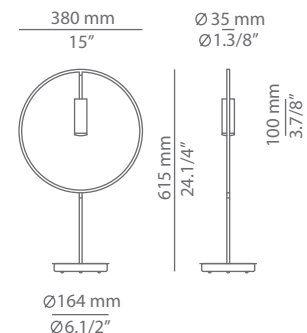

Special instructions

ESTILUZ, S.A.
Carretera d'Ogassa, s/n
17860 Sant Joan de les Abadesses
T+34 972 720 125
F+34 972 720 796

estiluz@estiluz.com
www.estiluz.com