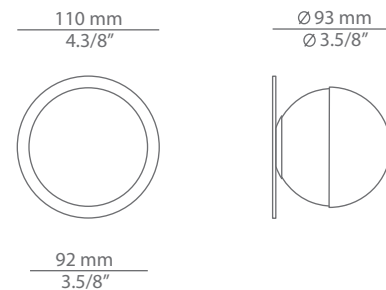

Product includes

Code	Description
671000062	1 remote driver / Dimmable Triac

Ø 60mm drill
on dry wall

SPECIAL REQUIREMENTS

Custom finishes and versions

We offer custom plated and RAL finishes.

Alternate lamping and sizes available for projects. Consult our offices.

Special instructions