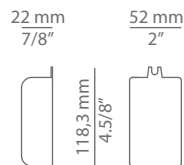

Product includes

Code	Description
671000062	1 remote driver / Dimmable Triac

Ø 60mm drill
on dry wall

SPECIAL REQUIREMENTS

Custom finishes and versions

We offer custom plated and RAL finishes.

Alternate lamping and sizes available for projects. Consult our offices.

Special instructions