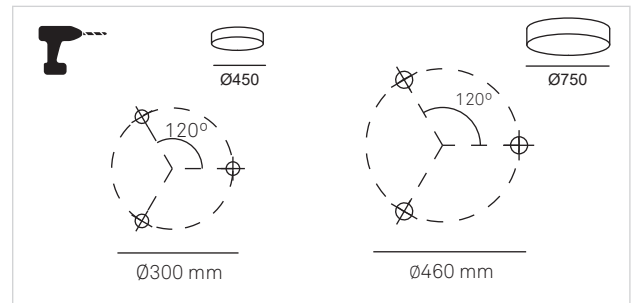

BOL

LEDS C4

PENDANT KIT
NOT INCLUDED