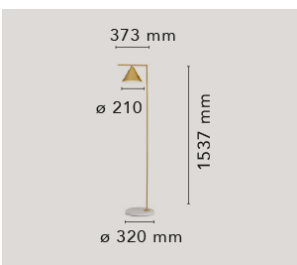

## Captain Flint

by Michael Anastassiades , 2015

Floor lamp providing adjustable direct light. Painted steel or brushed brass, stem and metal spinning cone. Opal photoengraved PC diffuser by injection molding. White Carrara or Black Marquina marble base. Power cord length 260 cm, with foot dimmer switch that provide ON-OFF functions and 10-100% light adjustment. Plug-in power supply with interchangeable plugs

Mounting	Floor
Environment	Indoor
Finish	Brushed brass/white marble, Anthracite/black marble
Weight	9 Kg
Light source	1 x COB LED 20W 2700K CRI93 1410lm
Emergency	Without
Battery	No
Supply included	No
Cord Length	2600 mm
Materials	Aluminum, Brass, Marble, Polycarbonate, Steel
Colors	<ul style="list-style-type: none"> <li><span style="display: inline-block; width: 10px; height: 10px; background-color: #c0c0c0; border-radius: 50%; margin-right: 5px;"></span> F1530059 - Brushed brass/white marble</li> <li><span style="display: inline-block; width: 10px; height: 10px; background-color: #333; border-radius: 50%; margin-right: 5px;"></span> F1530030 - Anthracite/black marble</li> </ul>