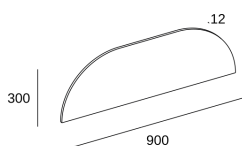

CARACTERÍSTICAS TÉCNICAS

Material de la estructura : Fieltro

Garantía : 5 Años

Acabado estructura : Fieltro gris oscuro