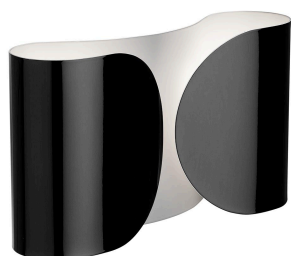

Foglio

by Tobia Scarpa , 1966

Wall lamp providing direct/indirect/partially diffused light. Wall fitting in powder-painted polished white pressed steel. Diffuser in powder-painted polished. Two nylon injection molded white lamp holder supports.

Mounting	Wall
Environment	Indoor
Finish	White, Chrome, Glossy black
Weight	3.7 Kg
Light sources available	2 x HSGSA E27 46W 2700K 700lm - RF23158 2 x HSGS E27 70W 2800K 1180lm - RF20405 2 x LED E27 8W 2700K 740lm - RF25323 2 x LED E27 8W 3000K 740lm - RF25317
Emergency	Without
Voltage	220-250V
Power	2x MAX 100W
Battery	No
Supply included	Yes
Materials	Steel
Colors	<ul style="list-style-type: none"> ● F2400009 - White ● F2400057 - Chrome ● F2400030 - Shiny black