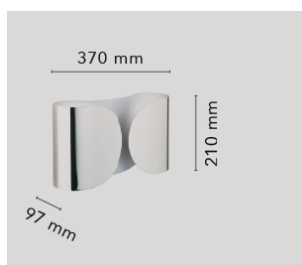

Foglio

by Tobia Scarpa , 1966

Wall lamp providing direct/indirect/partially diffused light. Wall fitting in powder-painted polished white pressed steel. Diffuser in powder-painted polished. Two nylon injection molded white lamp holder supports.

Mounting	Wall
Environment	Indoor
Finish	White, Chrome, Glossy black
Weight	3.7 Kg
Light sources available	2 x HSGSA E27 46W 2700K 700lm - RF23158 2 x HSGS E27 70W 2800K 1180lm - RF20405 2 x LED E27 8W 2700K 740lm - RF25323 2 x LED E27 8W 3000K 740lm - RF25317
Emergency	Without
Voltage	220-250V
Power	2x MAX 100W
Battery	No
Supply included	Yes
Materials	Steel
Colors	<ul style="list-style-type: none"> ● F2400009 - White ● F2400057 - Chrome ● F2400030 - Shiny black