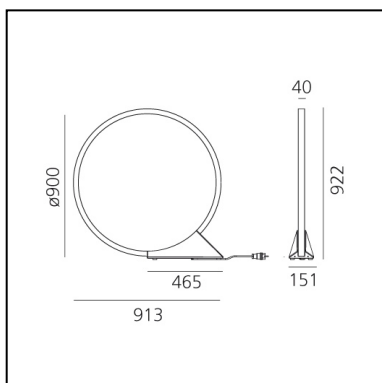

"O" Floor - Indoor

Elemental

IP44   

LUMINARIA

- Potencia (W): **43W**
- Flujo Luminoso (lm): **1830lm**
- CCT: **3000K**
- Efficiency: **56%**
- Efficacy: **42.55lm/W**
- CRI: **90**

Notas

Plug IP44

ESPECIFICACIONES

Introduced in 2018 both floor and suspended outdoor versions, it is a perfect lighting also for indoor use thanks to a cabled option that allows easy relocation. Also in this case the IP degree of protection is still suitable for outdoor use. Its lightness is not just formal: its thin aluminium profile is an element of its own, which can be moved wherever necessary, allowing multiple uses, and creating a pleasant ambiance anywhere with its soft, non-glaring light. "O" is developed in the original 90-cm diameter version, as well as in a smaller, 45-cm and bigger 150-cm versions featuring all the characteristics of the original one. "O" is thus a comprehensive family of elements creating dynamic lightscares.

CÓDIGO PRODUCTO: T073030

CARACTERÍSTICAS

- Código del artículo: **T073030**
- Color: **Black**
- Instalación: **Pie**
- Material: **Aluminium, Silicone diffuser**
- Serie: **Design Collection, Architectural Outdoor**
- Entorno de uso: **Exterior**
- diseño: **Elemental**

DIMENSIONES

- Longitud: **cm 91.3**
- Altura: **cm 92.2**
- Diámetro: **cm 90**
- Longitud base: **cm 46.5**
- Ancho base: **cm 15.1**

FUENTES DE LUZ INCLUIDAS

- Categoría: **Led**
- Numero: **1**
- Potencia (W): **35W**
- Temperatura de Color (K): **3000K**
- CRI: **90**