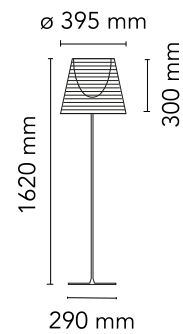

FLOS

F6305046 Aluminized Bronze

KTribe Floor 2

Designed by Philippe Starck, 2006

Halogen - 150W

Floor lamp providing diffused lighting. Base, rod support and diffuser support in die-cast, polished and chrome-plated Zamak alloy. Galvanized P04 steel base cover. Injectionmolded PC (polycarbonate) opal inner diffuser and support for the lamp-holder. Outer diffusers in transparent or fumée PMMA (polymethylmethacrylate), and silver or bronze on the inner surface, by vacuum aluminum coating. Injection-molded PC (polycarbonate) upper ring, completely transparent or transparent diffuser and silver diffuser) or transparent brown for the outer bronze diffuser. On the cable there is the electronic dimmer which allows the regulation of light brightness.

Are you a professional and your project needs consulting and support?

[BOOK AN APPOINTMENT](#)

Main specifications

EAN	8059607006108
Mounting	Floor
Environments	Indoor dry location
Light Source Type	Bulb
Lamp category	Halogen
Lamp holders	E27
Ilcos	HSGS
Number of heads	1
Power (W)	150

Physical

Colour	Aluminized Bronze
Cord length (mm)	2010
Net weight (kg)	6.7
Package volume (m3)	0.36
IP internal	20

Download

Mounting instructions	↓ PDF
Spare Parts	↓ PDF