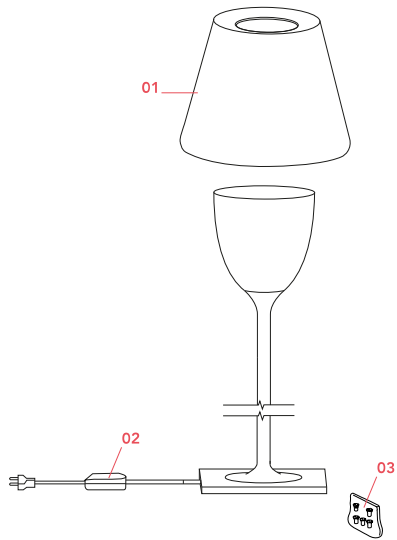

Spare Parts

01.	Ktribe Floor/Table 2 aluminized bronze diffuser assembly	F6278046
02.	Led rondo' dimmer 220/240v 40-250w 4-100w	RF28045
03.	Kit of 5 white feed pads for base	RF3020100

DOWNLOAD