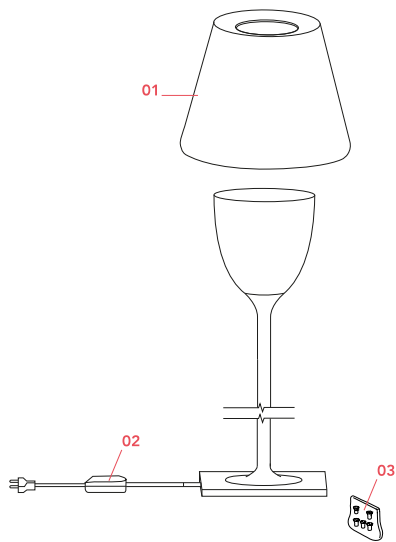

Spare Parts

01.	Aluminized bronze diffuser assembly	F6298046
02.	Led rondo' dimmer 220/240v 40-250w 4-100w	RF28045
03.	Kit of 5 white feed pads for base	RF3020100

DOWNLOAD