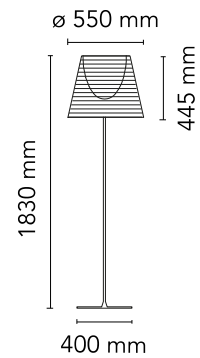

FLOS

F6301046 Aluminized Bronze

KTribe Floor 3

Designed by Philippe Starck, 2007

Halogen - 250W

Floor lamp providing diffused lighting. Base, rod support and diffuser support in die-cast, polished and chrome-plated Zamak alloy. Galvanized P04 steel base cover. Injectionmolded PC (polycarbonate) opal inner diffuser and support for the lamp-holder. Outer diffusers in transparent or fumée PMMA (polymethylmethacrylate), and silver or bronze on the inner surface, by vacuum aluminum coating. Injection-molded PC (polycarbonate) upper ring, completely transparent or transparent diffuser and silver diffuser) or transparent brown for the outer bronze diffuser. On the cable there is the electronic dimmer which allows the regulation of light brightness.

Are you a professional and your project needs consulting and support?

[BOOK AN APPOINTMENT](#)

Main specifications

EAN	8059607005903
Mounting	Floor
Environments	Indoor dry location
Light Source Type	Bulb
Lamp category	Halogen
Lamp holders	E27
Ilcos	HSGS
Number of heads	1
Power (W)	250

Physical

Colour	Aluminized Bronze
Net weight (kg)	16
Package volume (m3)	0.73
IP internal	20

Download

Mounting instructions	↓ PDF
Spare Parts	↓ PDF

Photometric

Lighting type	Indirect, Direct
Light distribution	Symmetric