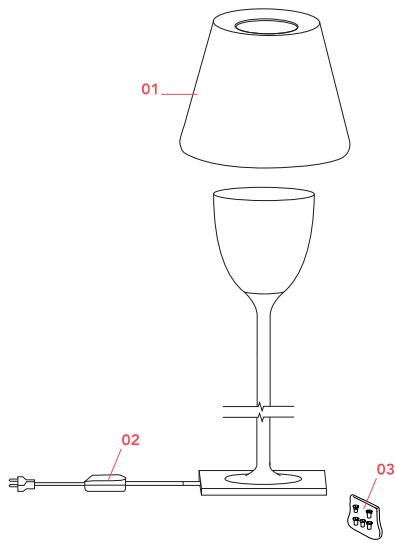

Spare Parts

01.	Ktribe Floor/Table 2 aluminized silver diffuser assembly	F6278004
02.	Led rondo' dimmer 220/240v 40-250w 4-100w	RF28045
03.	Kit of 5 white feed pads for base	RF3020100

DOWNLOAD