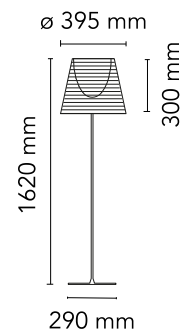

FLOS

F6305004 Aluminized Silver

KTribe Floor 2

Designed by Philippe Starck, 2006

Halogen - 150W

Floor lamp providing diffused lighting. Base, rod support and diffuser support in die-cast, polished and chrome-plated Zamak alloy. Galvanized P04 steel base cover. Injectionmolded PC (polycarbonate) opal inner diffuser and support for the lamp-holder. Outer diffusers in transparent or fumée PMMA (polymethylmethacrylate), and silver or bronze on the inner surface, by vacuum aluminum coating. Injection-molded PC (polycarbonate) upper ring, completely transparent or transparent diffuser and silver diffuser) or transparent brown for the outer bronze diffuser. On the cable there is the electronic dimmer which allows the regulation of light brightness.

Are you a professional and your project needs consulting and support?

BOOK AN APPOINTMENT

Main specifications

EAN	8059607006078
Mounting	Floor
Environments	Indoor dry location
Light Source Type	Bulb
Lamp category	Halogen
Lamp holders	E27
Ilcos	HSGS
Number of heads	1
Power (W)	150

Physical

Colour	Aluminized Silver
Cord length (mm)	2010
Net weight (kg)	6.7
Package volume (m3)	0.36
IP internal	20

Download

Mounting instructions	↓ PDF
Spare Parts	↓ PDF

Photometric

Lighting type	Indirect, Direct
Light distribution	Symmetric