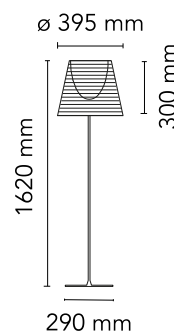

FLOS

F6305007 Fabric

KTribe Floor 2

Designed by Philippe Starck, 2006

Halogen - 150W

Floor lamp providing diffused lighting. Base, rod support and diffuser support in die-cast, polished and chrome-plated Zamak alloy. Galvanized P04 steel base cover. Injectionmolded PC (polycarbonate) opal inner diffuser and support for the lamp-holder. Outer diffusers in transparent or fumée PMMA (polymethylmethacrylate), and silver or bronze on the inner surface, by vacuum aluminum coating. Injection-molded PC (polycarbonate) upper ring, completely transparent or transparent diffuser and silver diffuser) or transparent brown for the outer bronze diffuser. On the cable there is the electronic dimmer which allows the regulation of light brightness.

Are you a professional and your project needs consulting and support?

BOOK AN APPOINTMENT

Main specifications

EAN	8059607006085
Mounting	Floor
Environments	Indoor dry location
Light Source Type	Bulb
Lamp category	Halogen
Lamp holders	E27
Ilcos	HSGS
Number of heads	1
Power (W)	150

Physical

Colour	Fabric
Net weight (kg)	6.7
Package volume (m3)	0.36
IP internal	20

Download

Mounting instructions	↓ PDF
Spare Parts	↓ PDF

Photometric

Lighting type	Indirect, Direct
Light distribution	Symmetric