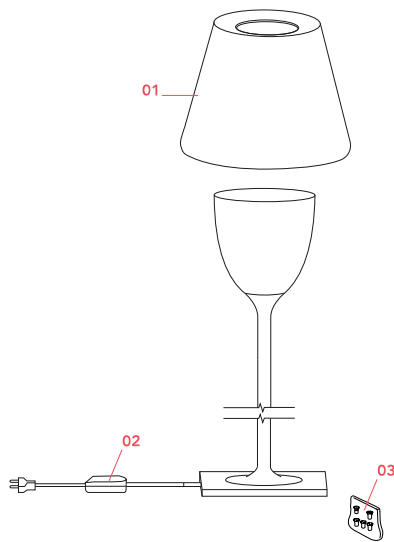

FLOS

F6305007 Fabric

KTribe Floor 2

Designed by Philippe Starck, 2006

Halogen - 150W

Floor lamp providing diffused lighting. Base, rod support and diffuser support in die-cast, polished and chrome-plated Zamak alloy. Galvanized P04 steel base cover. Injectionmolded PC (polycarbonate) opal inner diffuser and support for the lamp-holder. Outer diffusers in transparent or fumée PMMA (polymethylmethacrylate), and silver or bronze on the inner surface, by vacuum aluminum coating. Injection-molded PC (polycarbonate) upper ring, completely transparent or transparent diffuser and silver diffuser) or transparent brown for the outer bronze diffuser. On the cable there is the electronic dimmer which allows the regulation of light brightness.

Are you a professional and your project needs consulting and support?

BOOK AN APPOINTMENT

Main specifications

EAN	8059607006085
Mounting	Floor
Environments	Indoor dry location
Light Source Type	Bulb
Lamp category	Halogen
Lamp holders	E27
Ilcos	HSGS
Number of heads	1
Power (W)	150

RF26998

LED 21W E27 2450lm 3000K
DIMMER

NOT INCLUDED

RF30429

LED Opal Lamp E27 21W 2700K
A65 Dimmable

Spare Parts

- | | | |
|-----|---|-----------|
| 01. | Ktribe Floor/Table 2 fabric diffuser assembly | F6278007 |
| 02. | Led rondo' dimmer 220/240v 40-250w 4-100w | RF28045 |
| 03. | Kit of 5 white feed pads for base | RF3020100 |