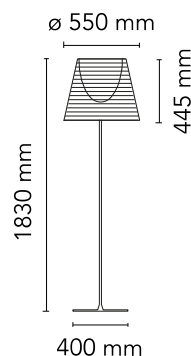

FLOS

F6301007 Fabric

KTribe Floor 3

Designed by Philippe Starck, 2007

Halogen - 250W

Floor lamp providing diffused lighting. Base, rod support and diffuser support in die-cast, polished and chrome-plated Zamak alloy. Galvanized P04 steel base cover. Injectionmolded PC (polycarbonate) opal inner diffuser and support for the lamp-holder. Outer diffusers in transparent or fumée PMMA (polymethylmethacrylate), and silver or bronze on the inner surface, by vacuum aluminum coating. Injection-molded PC (polycarbonate) upper ring, completely transparent or transparent diffuser and silver diffuser) or transparent brown for the outer bronze diffuser. On the cable there is the electronic dimmer which allows the regulation of light brightness.

Are you a professional and your project needs consulting and support?

[BOOK AN APPOINTMENT](#)

Main specifications

EAN	8059607005880
Mounting	Floor
Environments	Indoor dry location
Light Source Type	Bulb
Lamp category	Halogen
Lamp holders	E27
Ilcos	HSGS
Number of heads	1
Power (W)	250

Physical

Colour	Fabric
Net weight (kg)	14.35
Package volume (m3)	0.73
IP internal	20

Download

Mounting instructions	↓ PDF
Spare Parts	↓ PDF

Photometric

Lighting type	Indirect, Direct
Light distribution	Symmetric