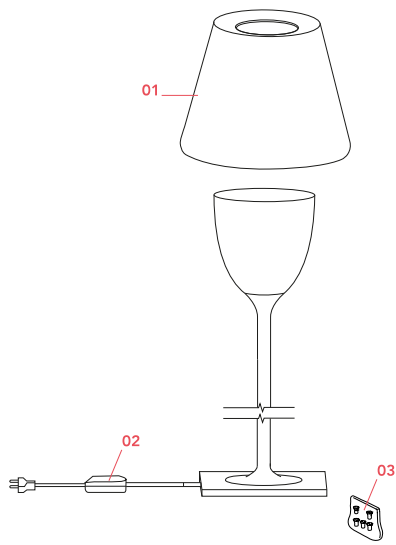

Spare Parts

01.	Ivory soft diffuser assembly	F6298007
02.	Led rondo' dimmer 220/240v 40-250w 4-100w	RF28045
03.	Kit of 5 white feed pads for base	RF3020100

DOWNLOAD